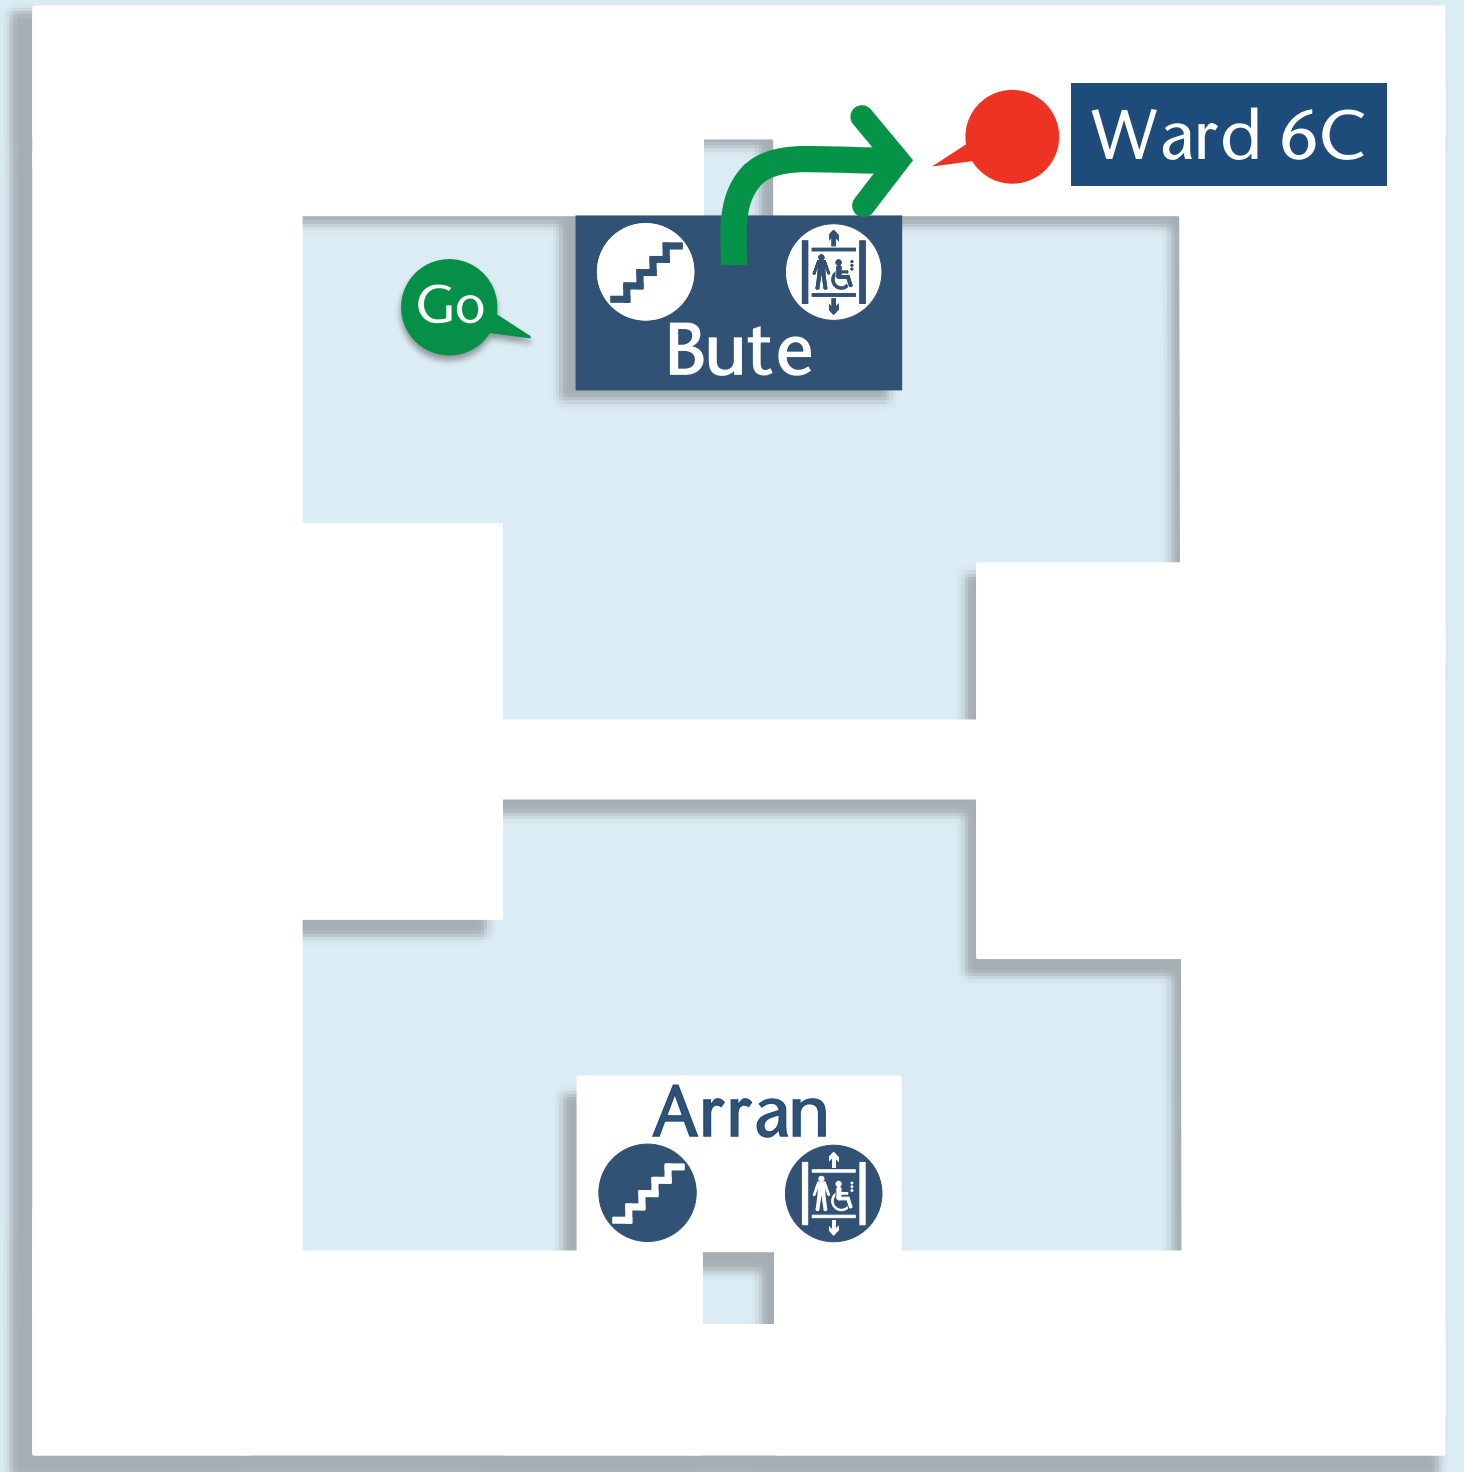

This is level 0

Your Journey

This Level 0

- Go Follow the signs to Atrium
- Take Bute to Level 6

Level 6

- Go Exit Bute at Level 6
- Ward 6C is on your Right

This is level 6

This Level 0

Level 6