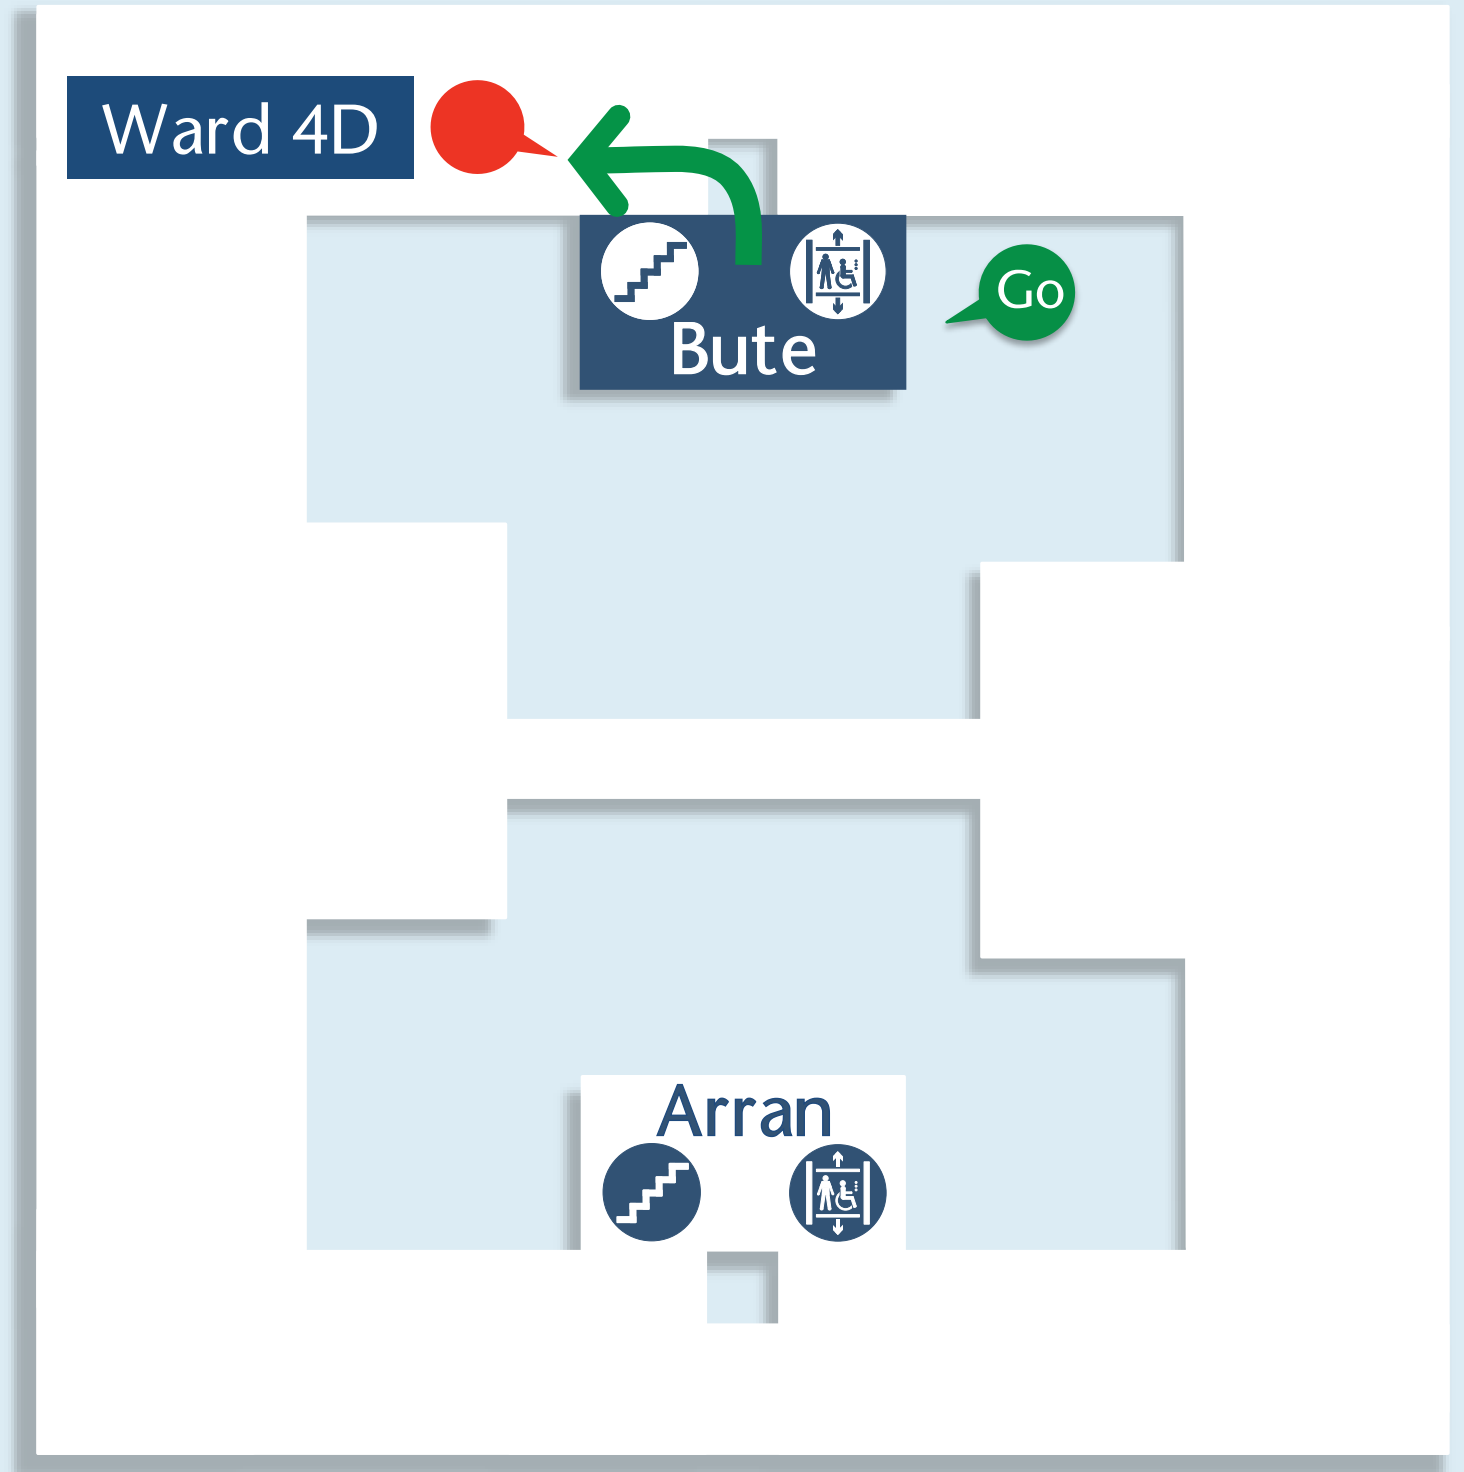

## This Level 0

- Go Follow the signs to Atrium
- Take Bute to Level 4

## Level 4

- Go Exit Bute at Level 4
- Ward 4D is on your Left

This is level 4

Level 4