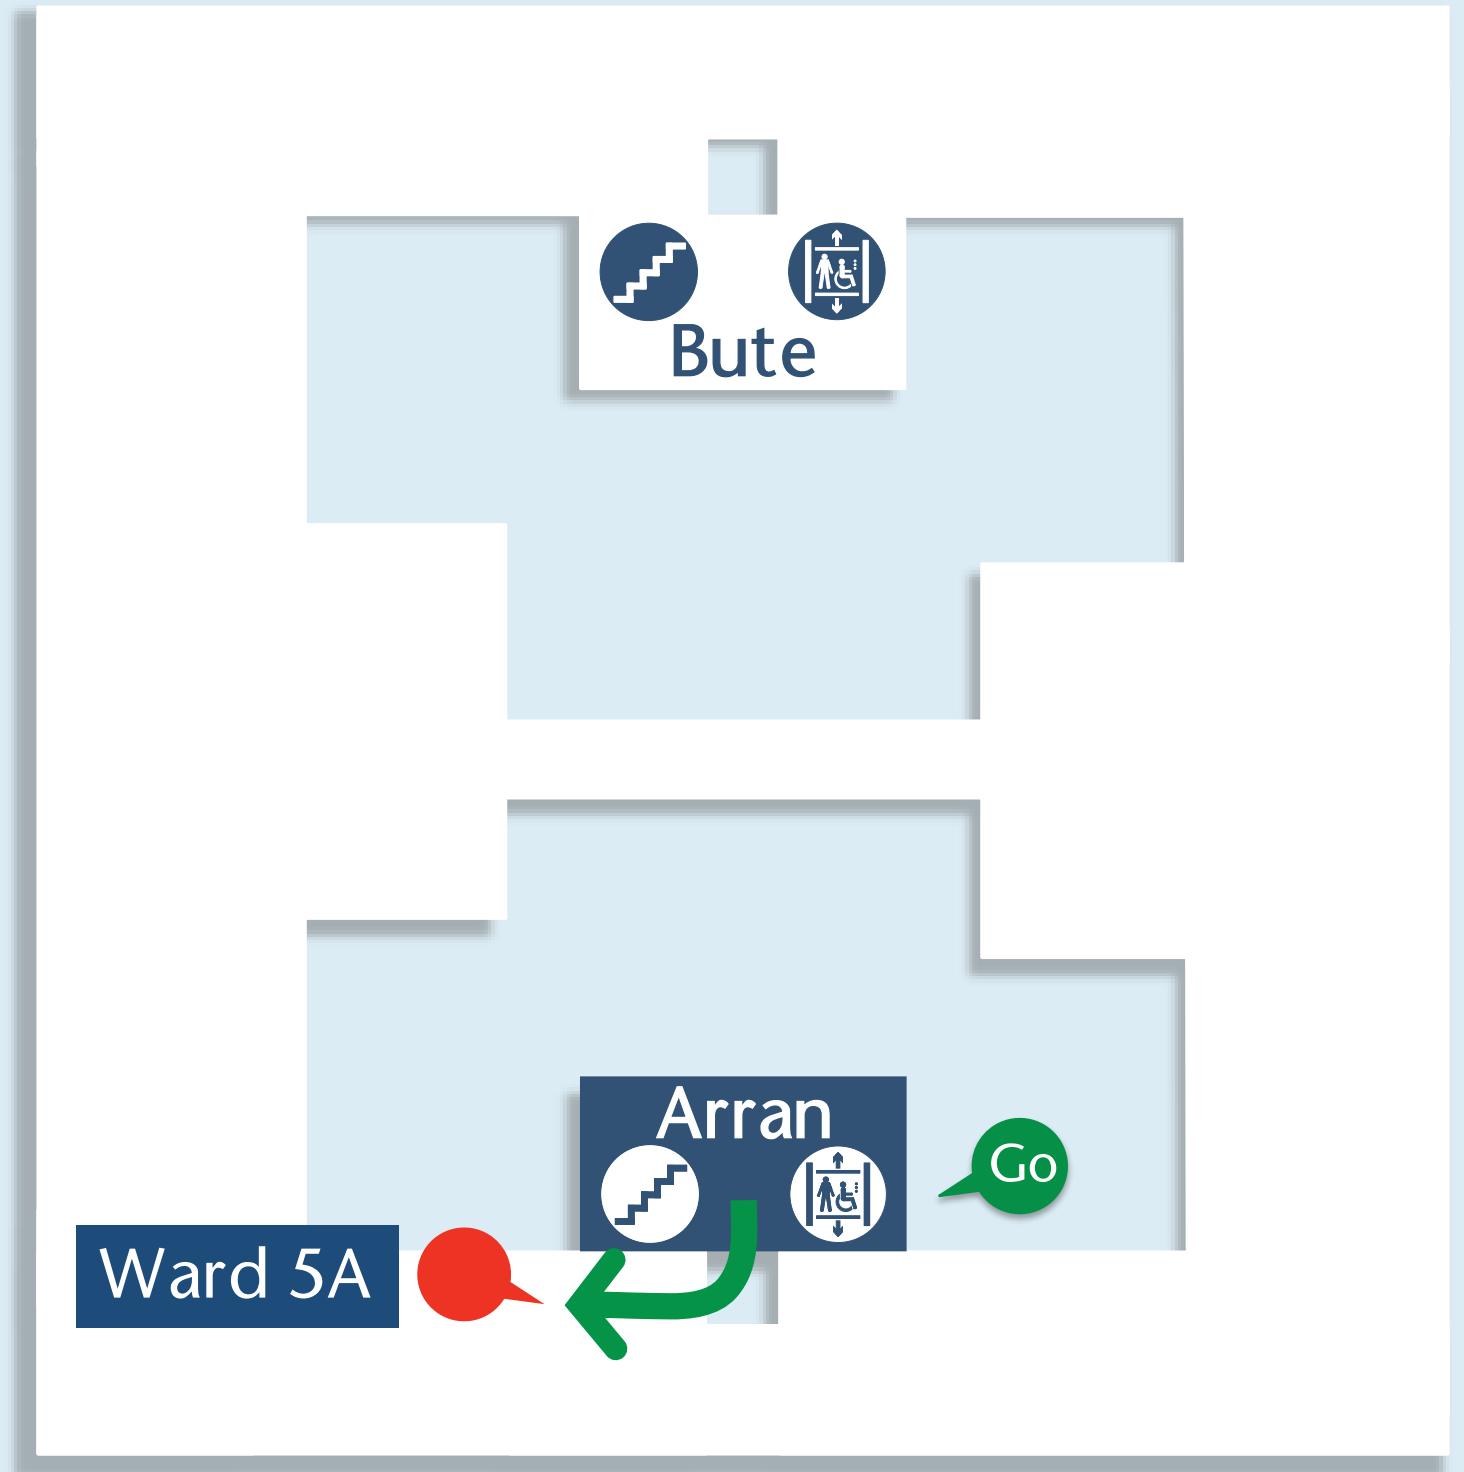

This is level 0

This Level 0

Your Journey

This Level 0

- Go Follow the signs to Atrium
- Take Arran [wheelchair icon] [cane icon] to Level 5

Level 5

- Go Exit Arran [cane icon] [wheelchair icon] at Level 5
- Ward 5A is on your Right

This is level 5

Level 5