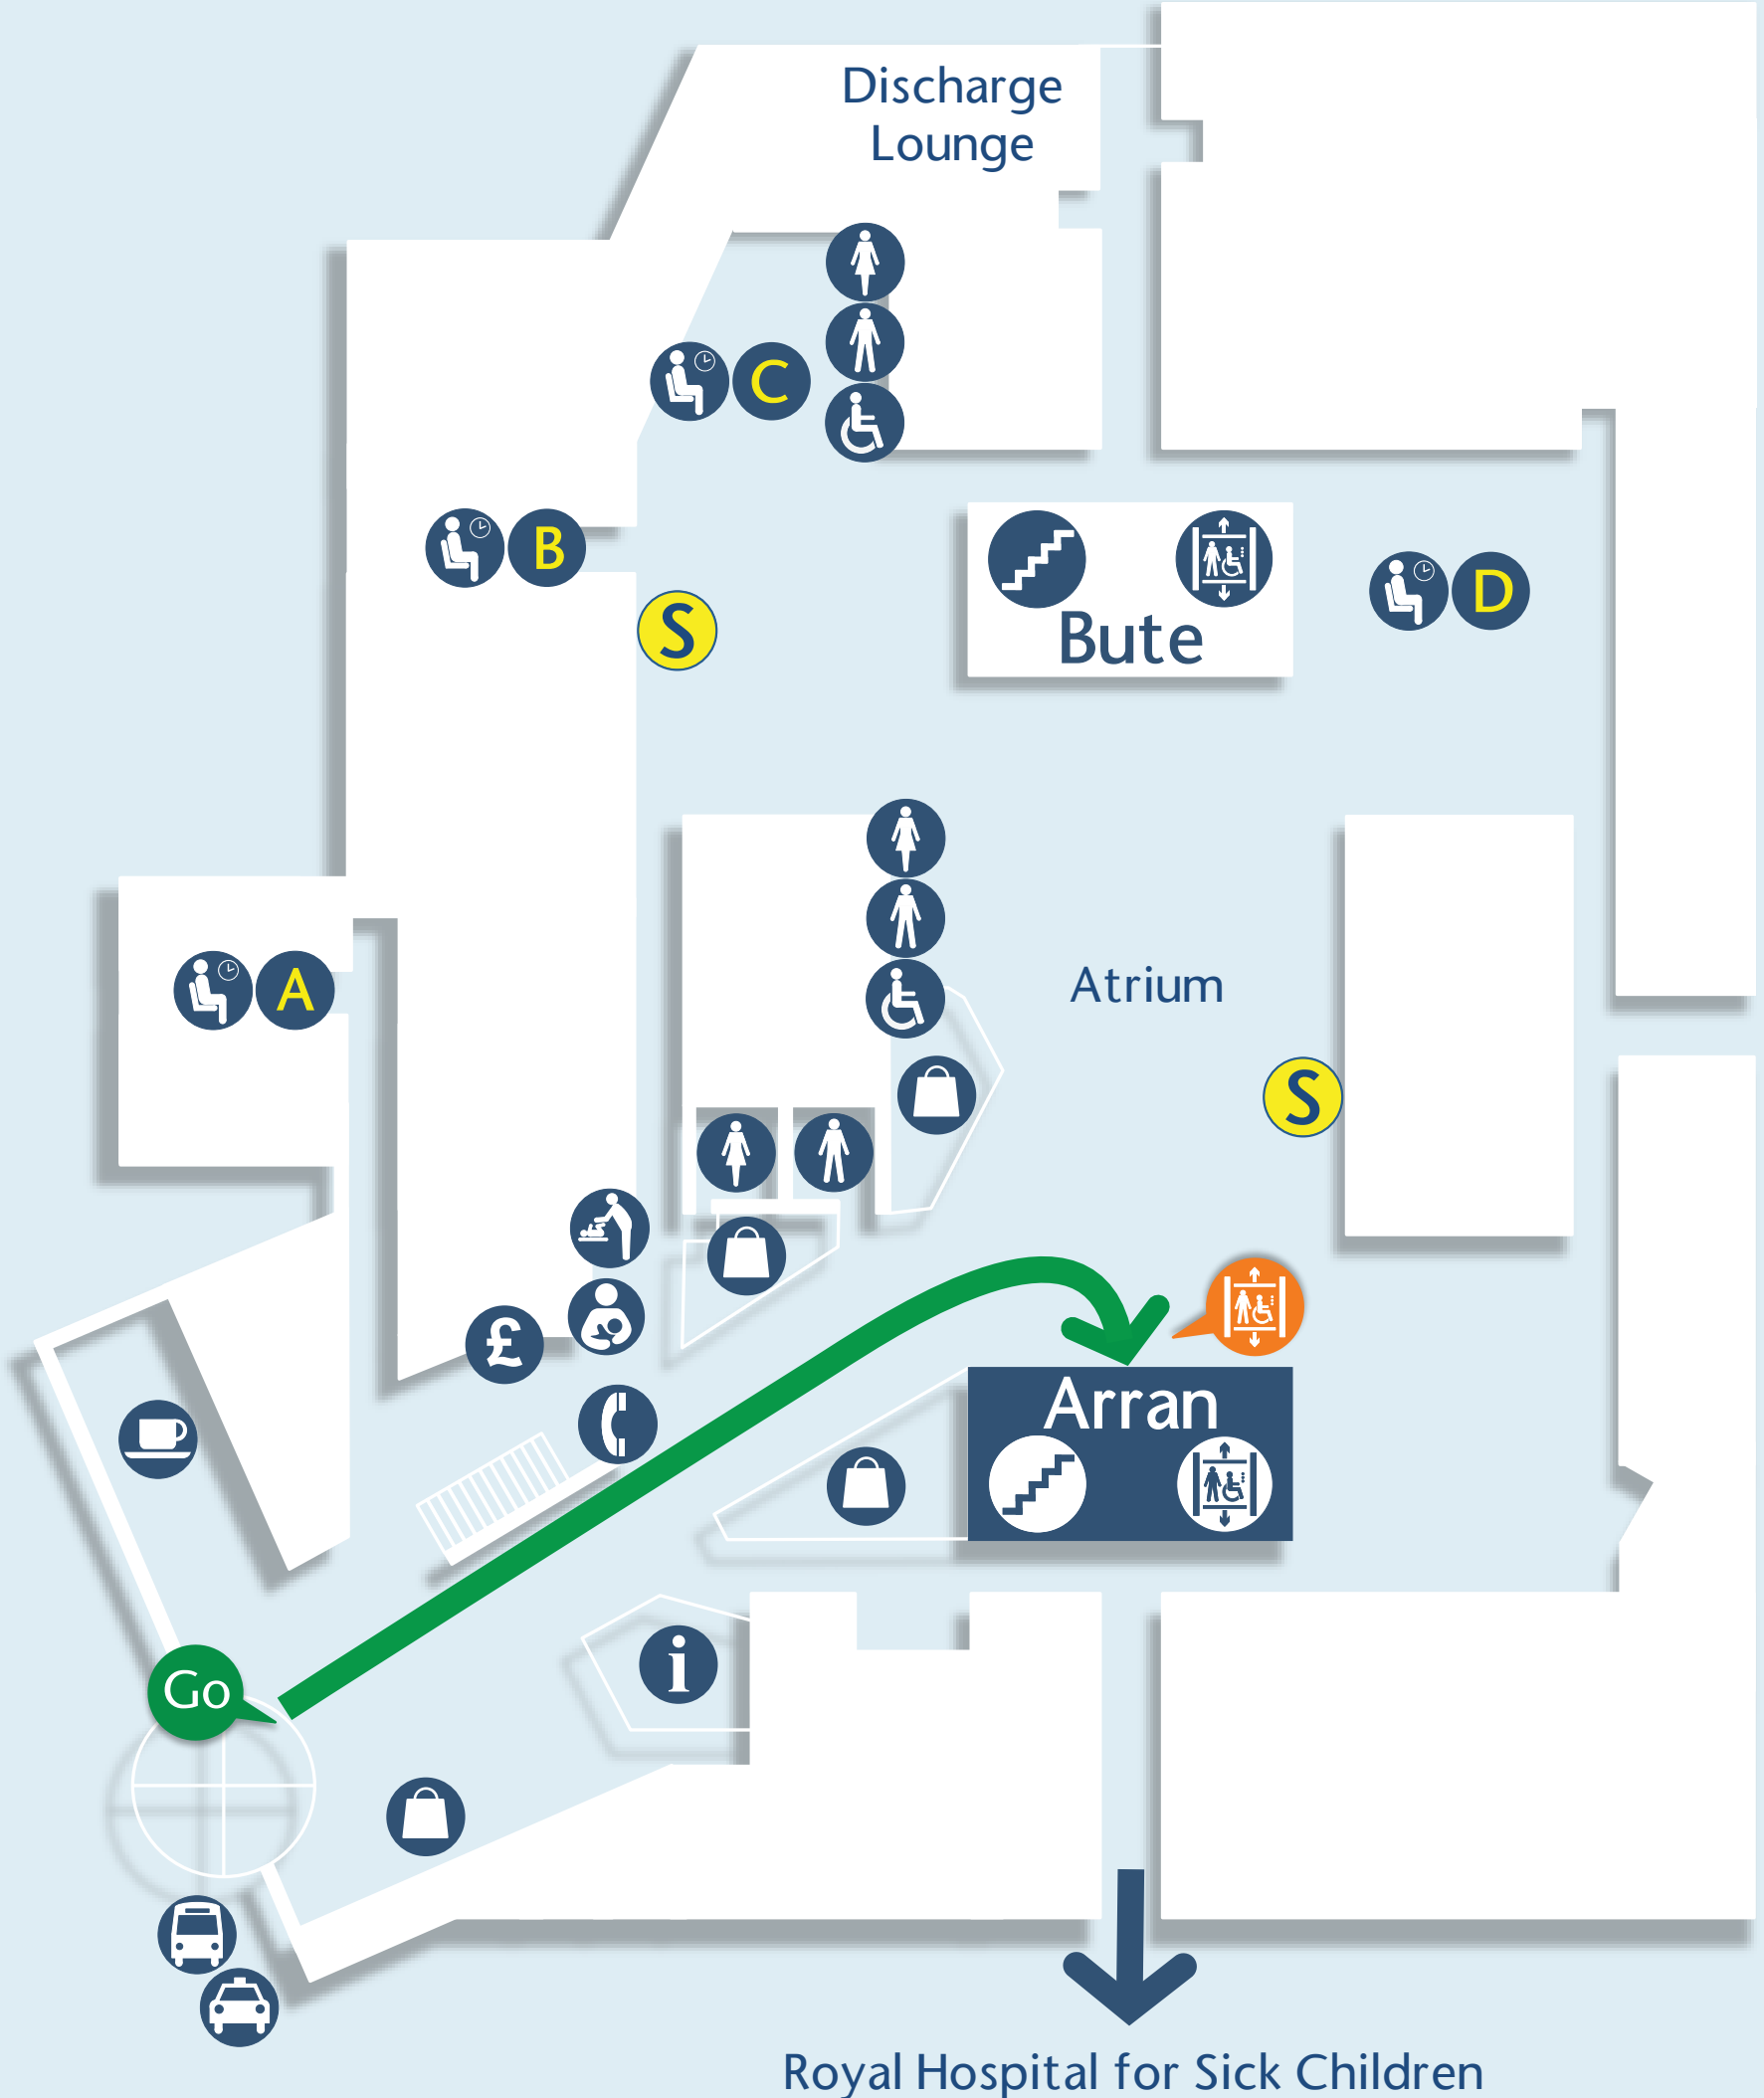

This is level 0

This Level 0

Your Journey

This Level 0

- Go Follow the signs to Atrium
- Take Arran [wheelchair icon] [cane icon] to Level 5

Level 5

- Go Exit Arran [cane icon] [wheelchair icon] at Level 5
- Ward 5A is on your Right

This is level 5

Level 5