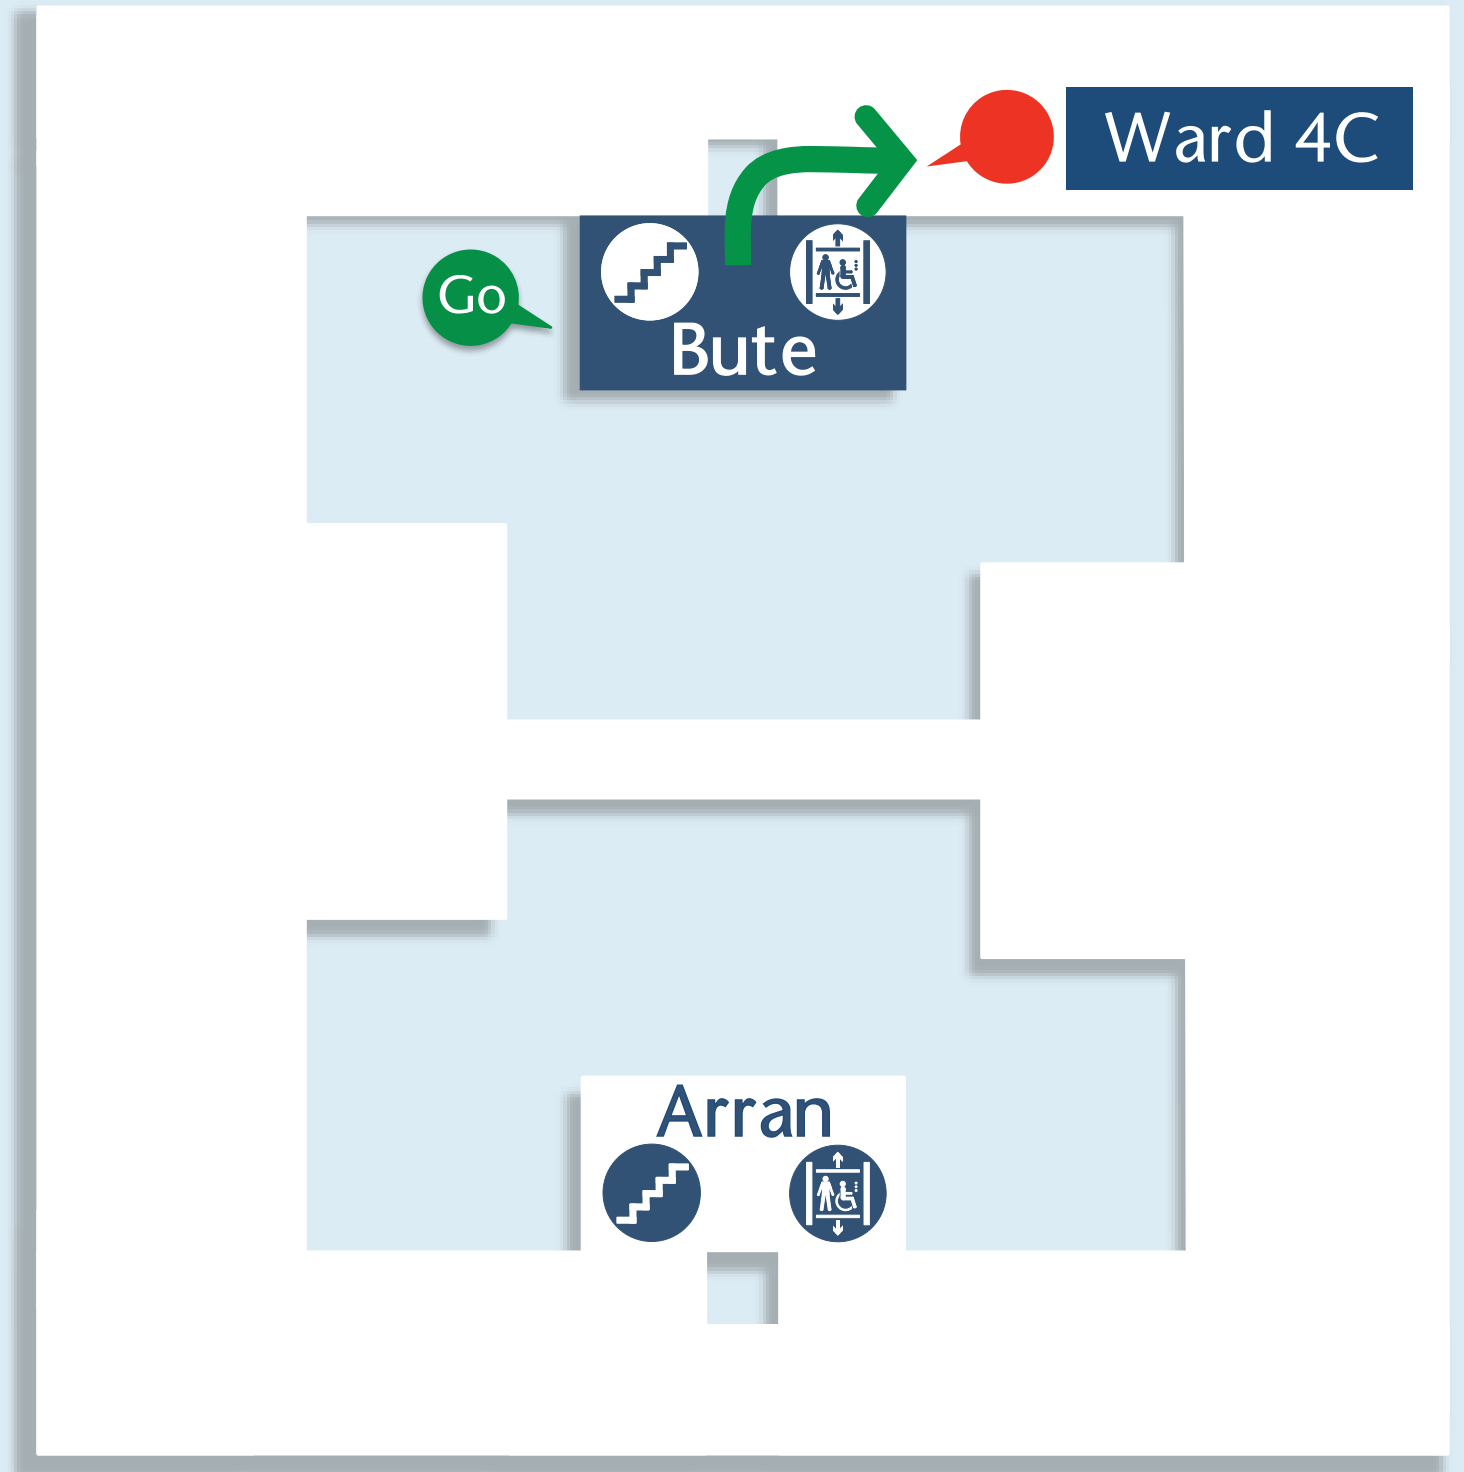

## This Level 0

- Follow the signs to Atrium
- Take Bute to Level 4

## Level 4

- Exit Bute at Level 4
- Ward 4C is on your Right

This is level 4

Level 4