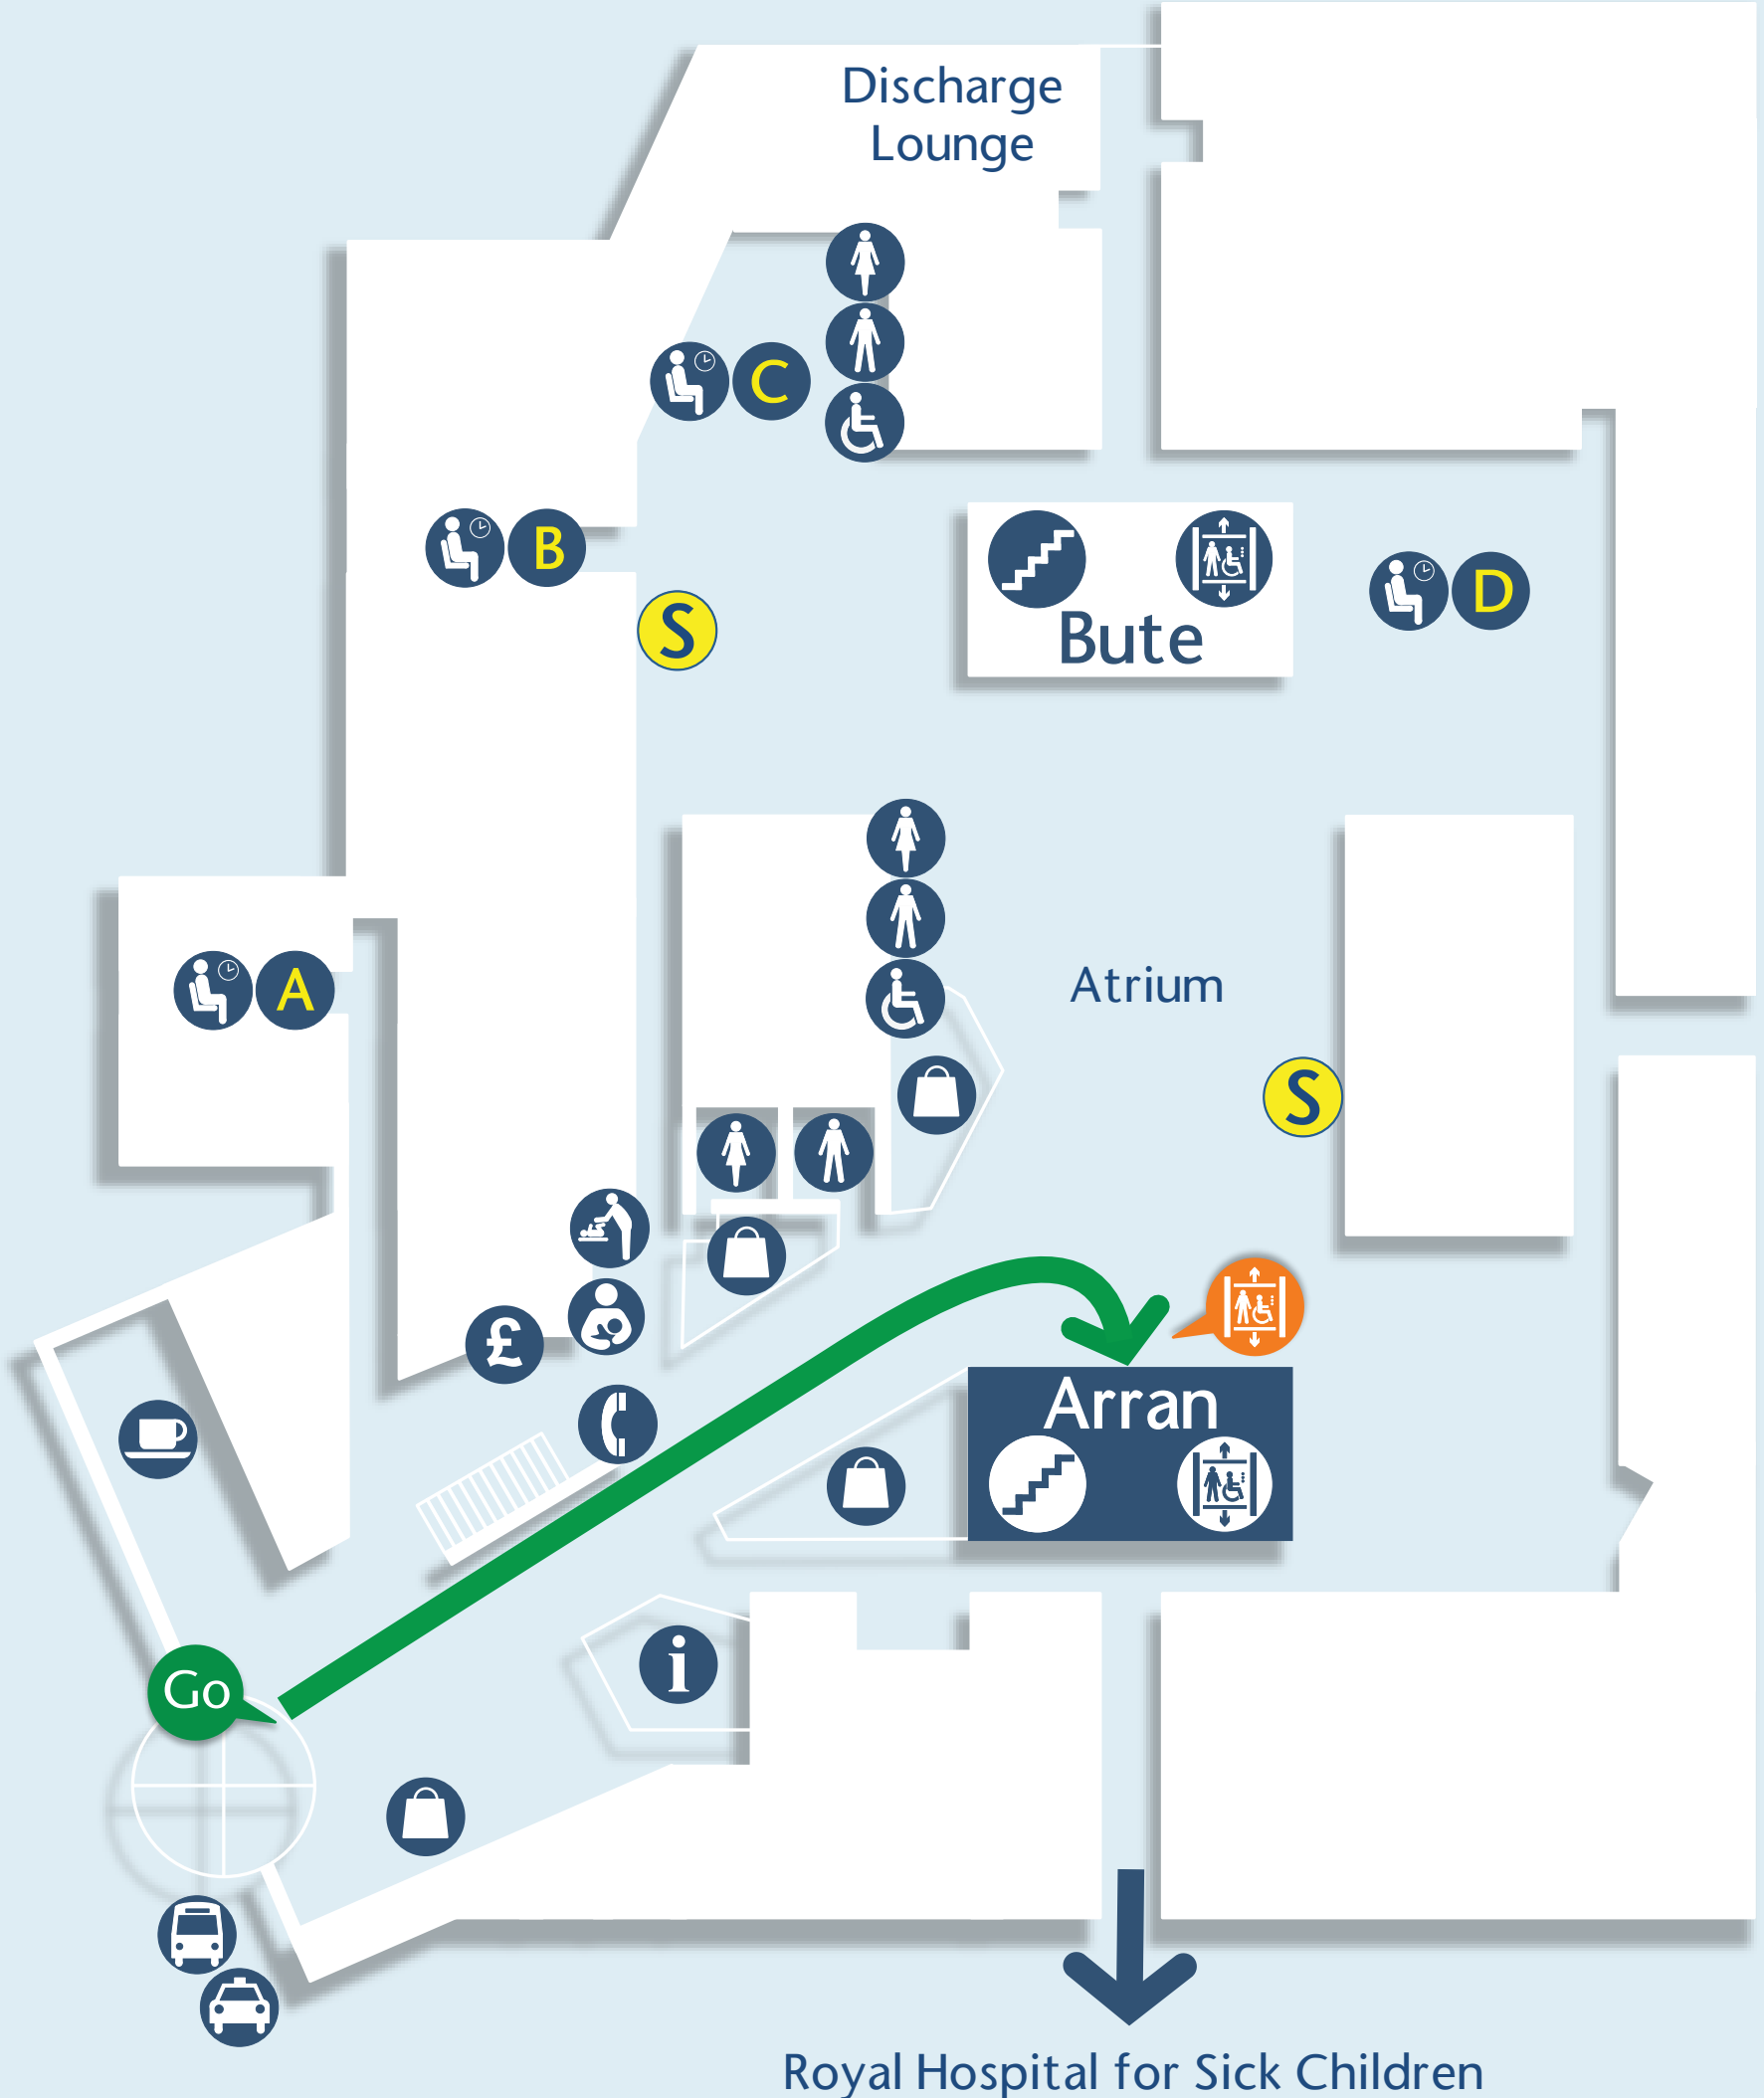

This is level 0

This Level 0

Your Journey

This Level 0

- Go Follow the signs to Atrium
- Take Arran (stairs, wheelchair) to Level 4

Level 4

- Go Exit Arran (stairs, wheelchair) at Level 4
- Ward 4B is on your Left

This is level 4

Level 4