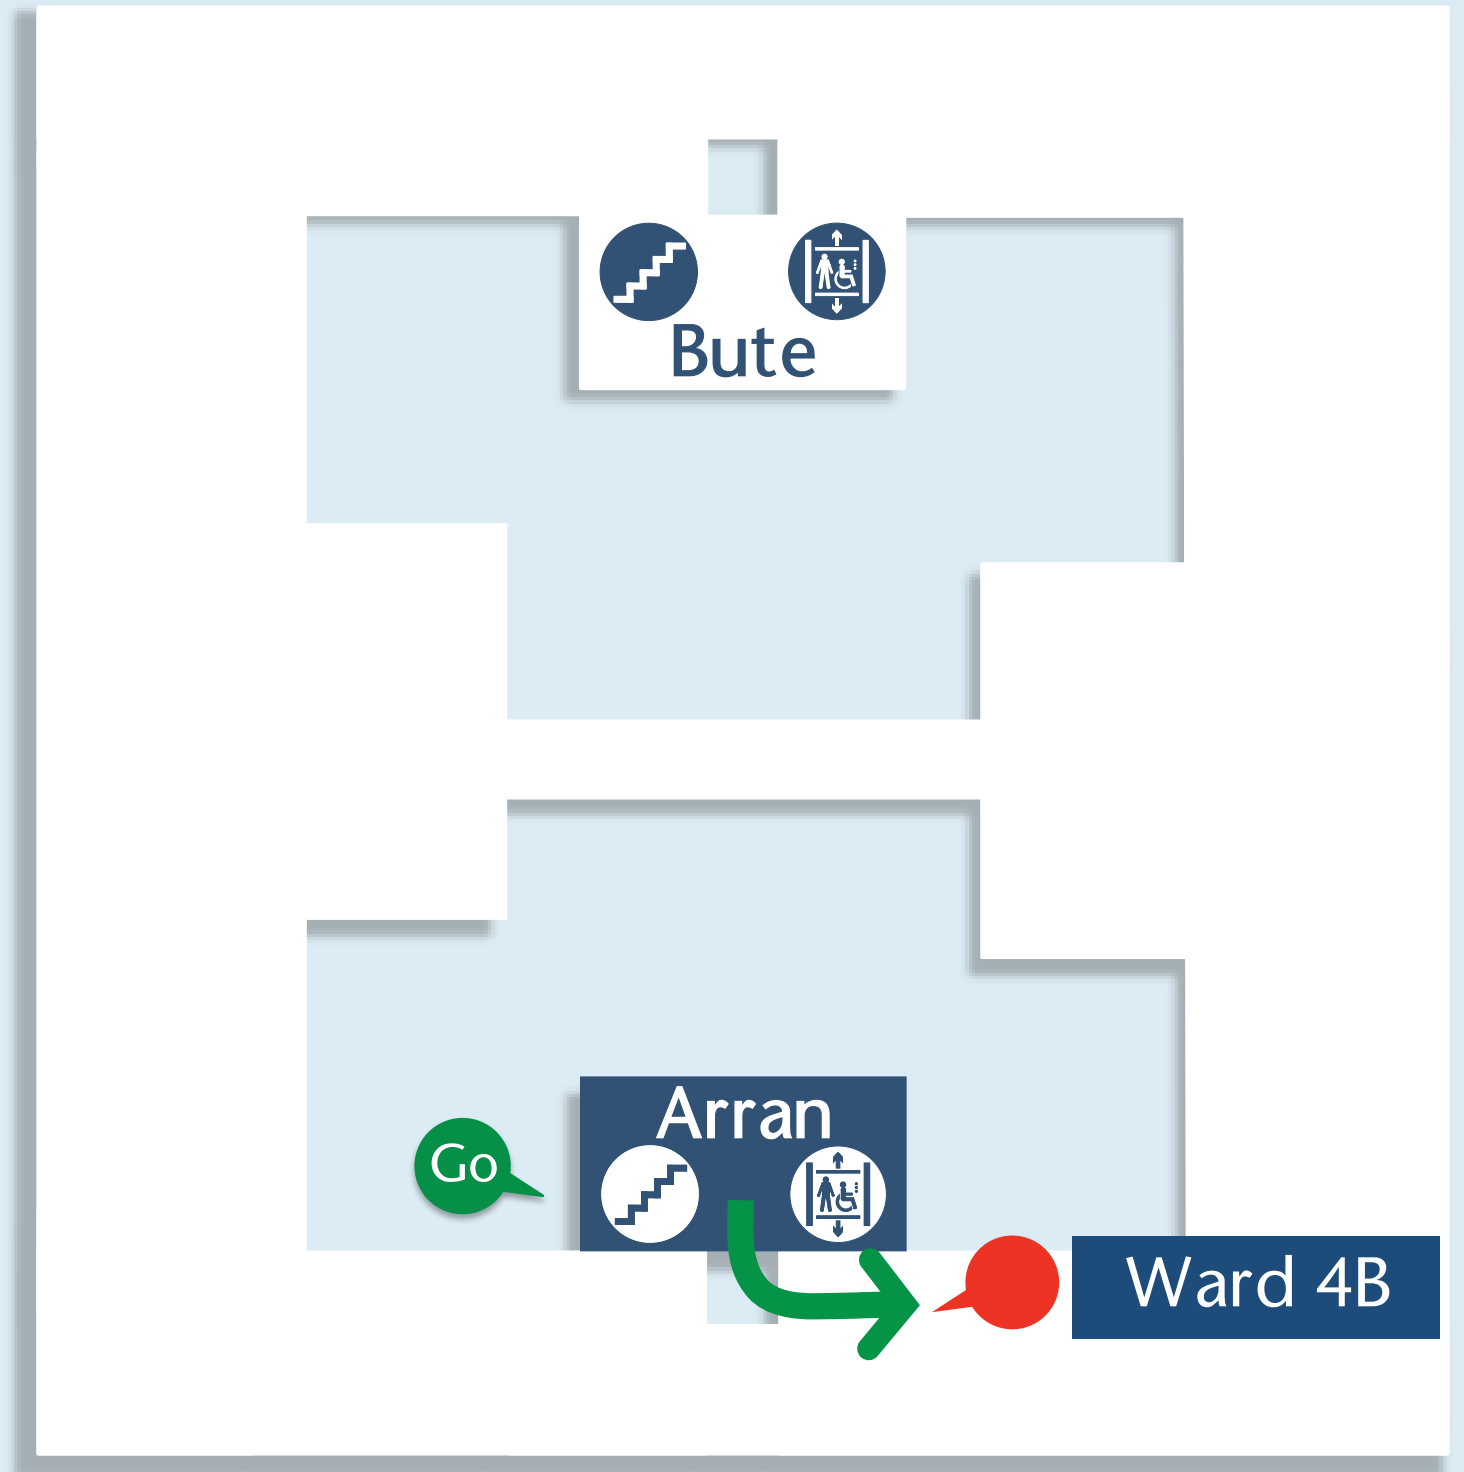

This is level 0

This Level 0

Your Journey

This Level 0

- Go Follow the signs to Atrium
- Take Arran (stairs, wheelchair) to Level 4

Level 4

- Go Exit Arran (stairs, wheelchair) at Level 4
- Ward 4B is on your Left

This is level 4

Level 4