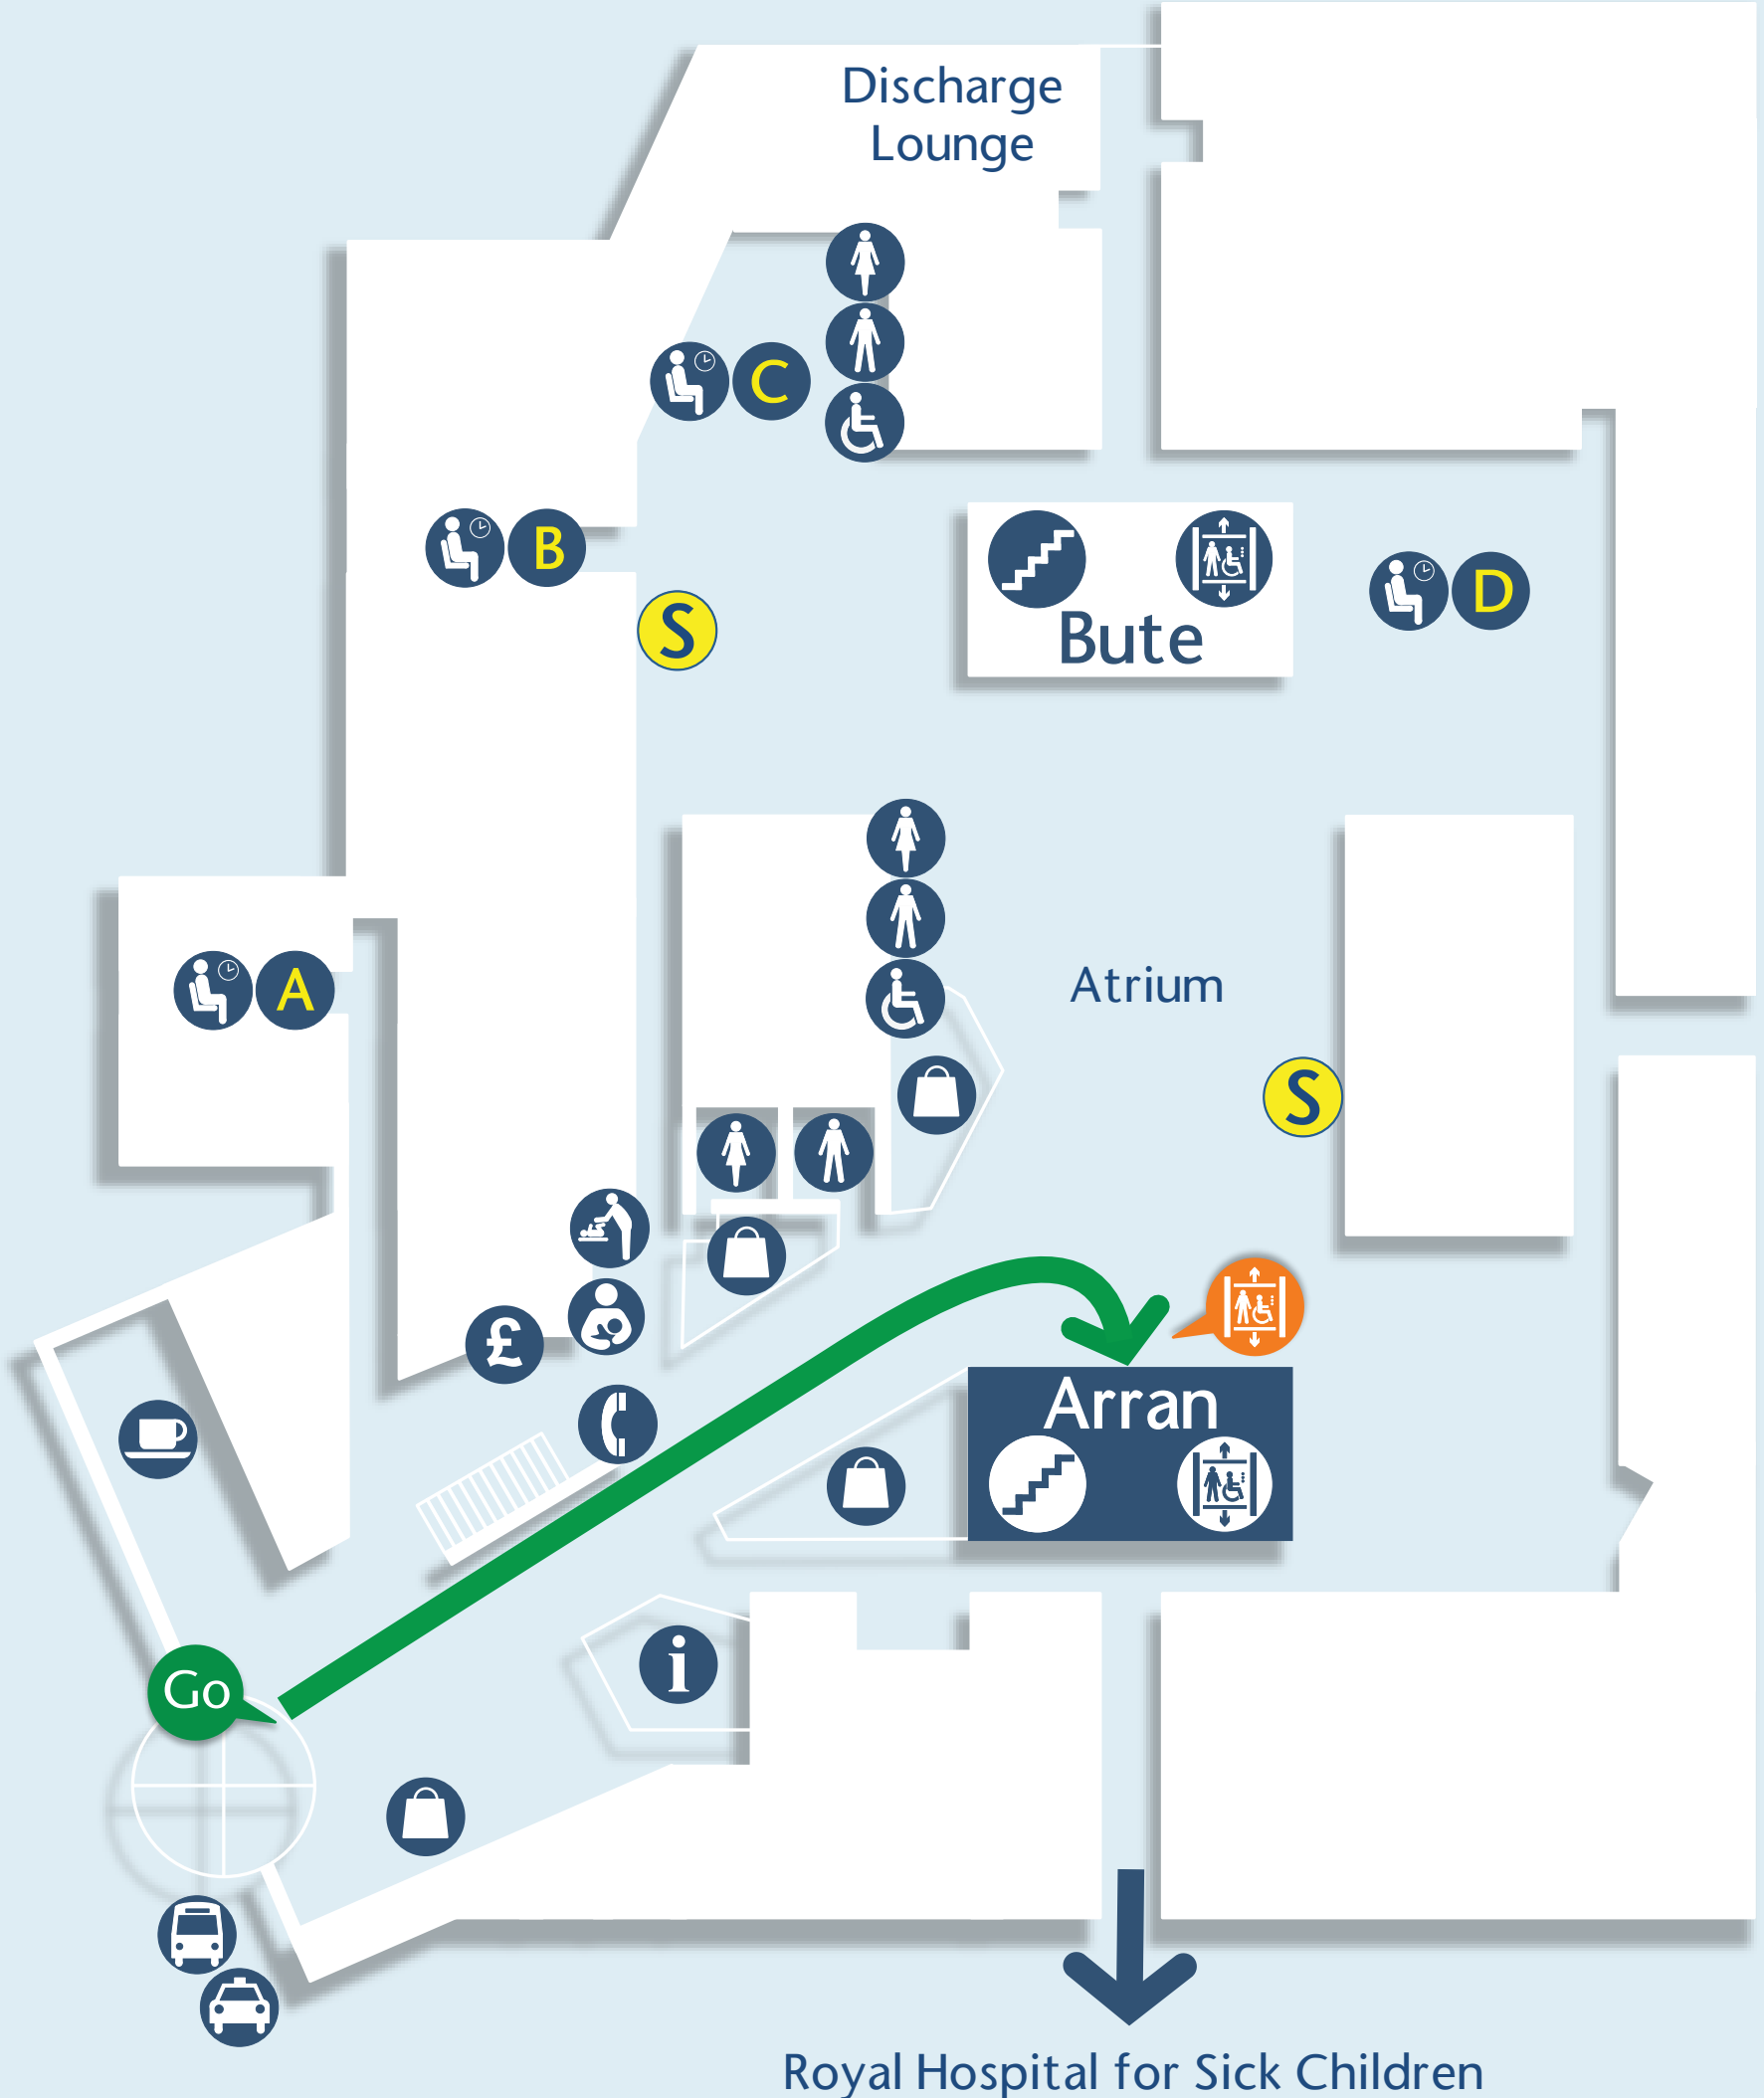

This is level 0

This is level 2

Your Journey

This Level 0

- Go Follow the signs to Atrium
- Take Arran to Level 2

Level 2

- Go Exit Arran Turn Left
- Endoscopy is straight ahead on your Right

This Level 0

Level 2