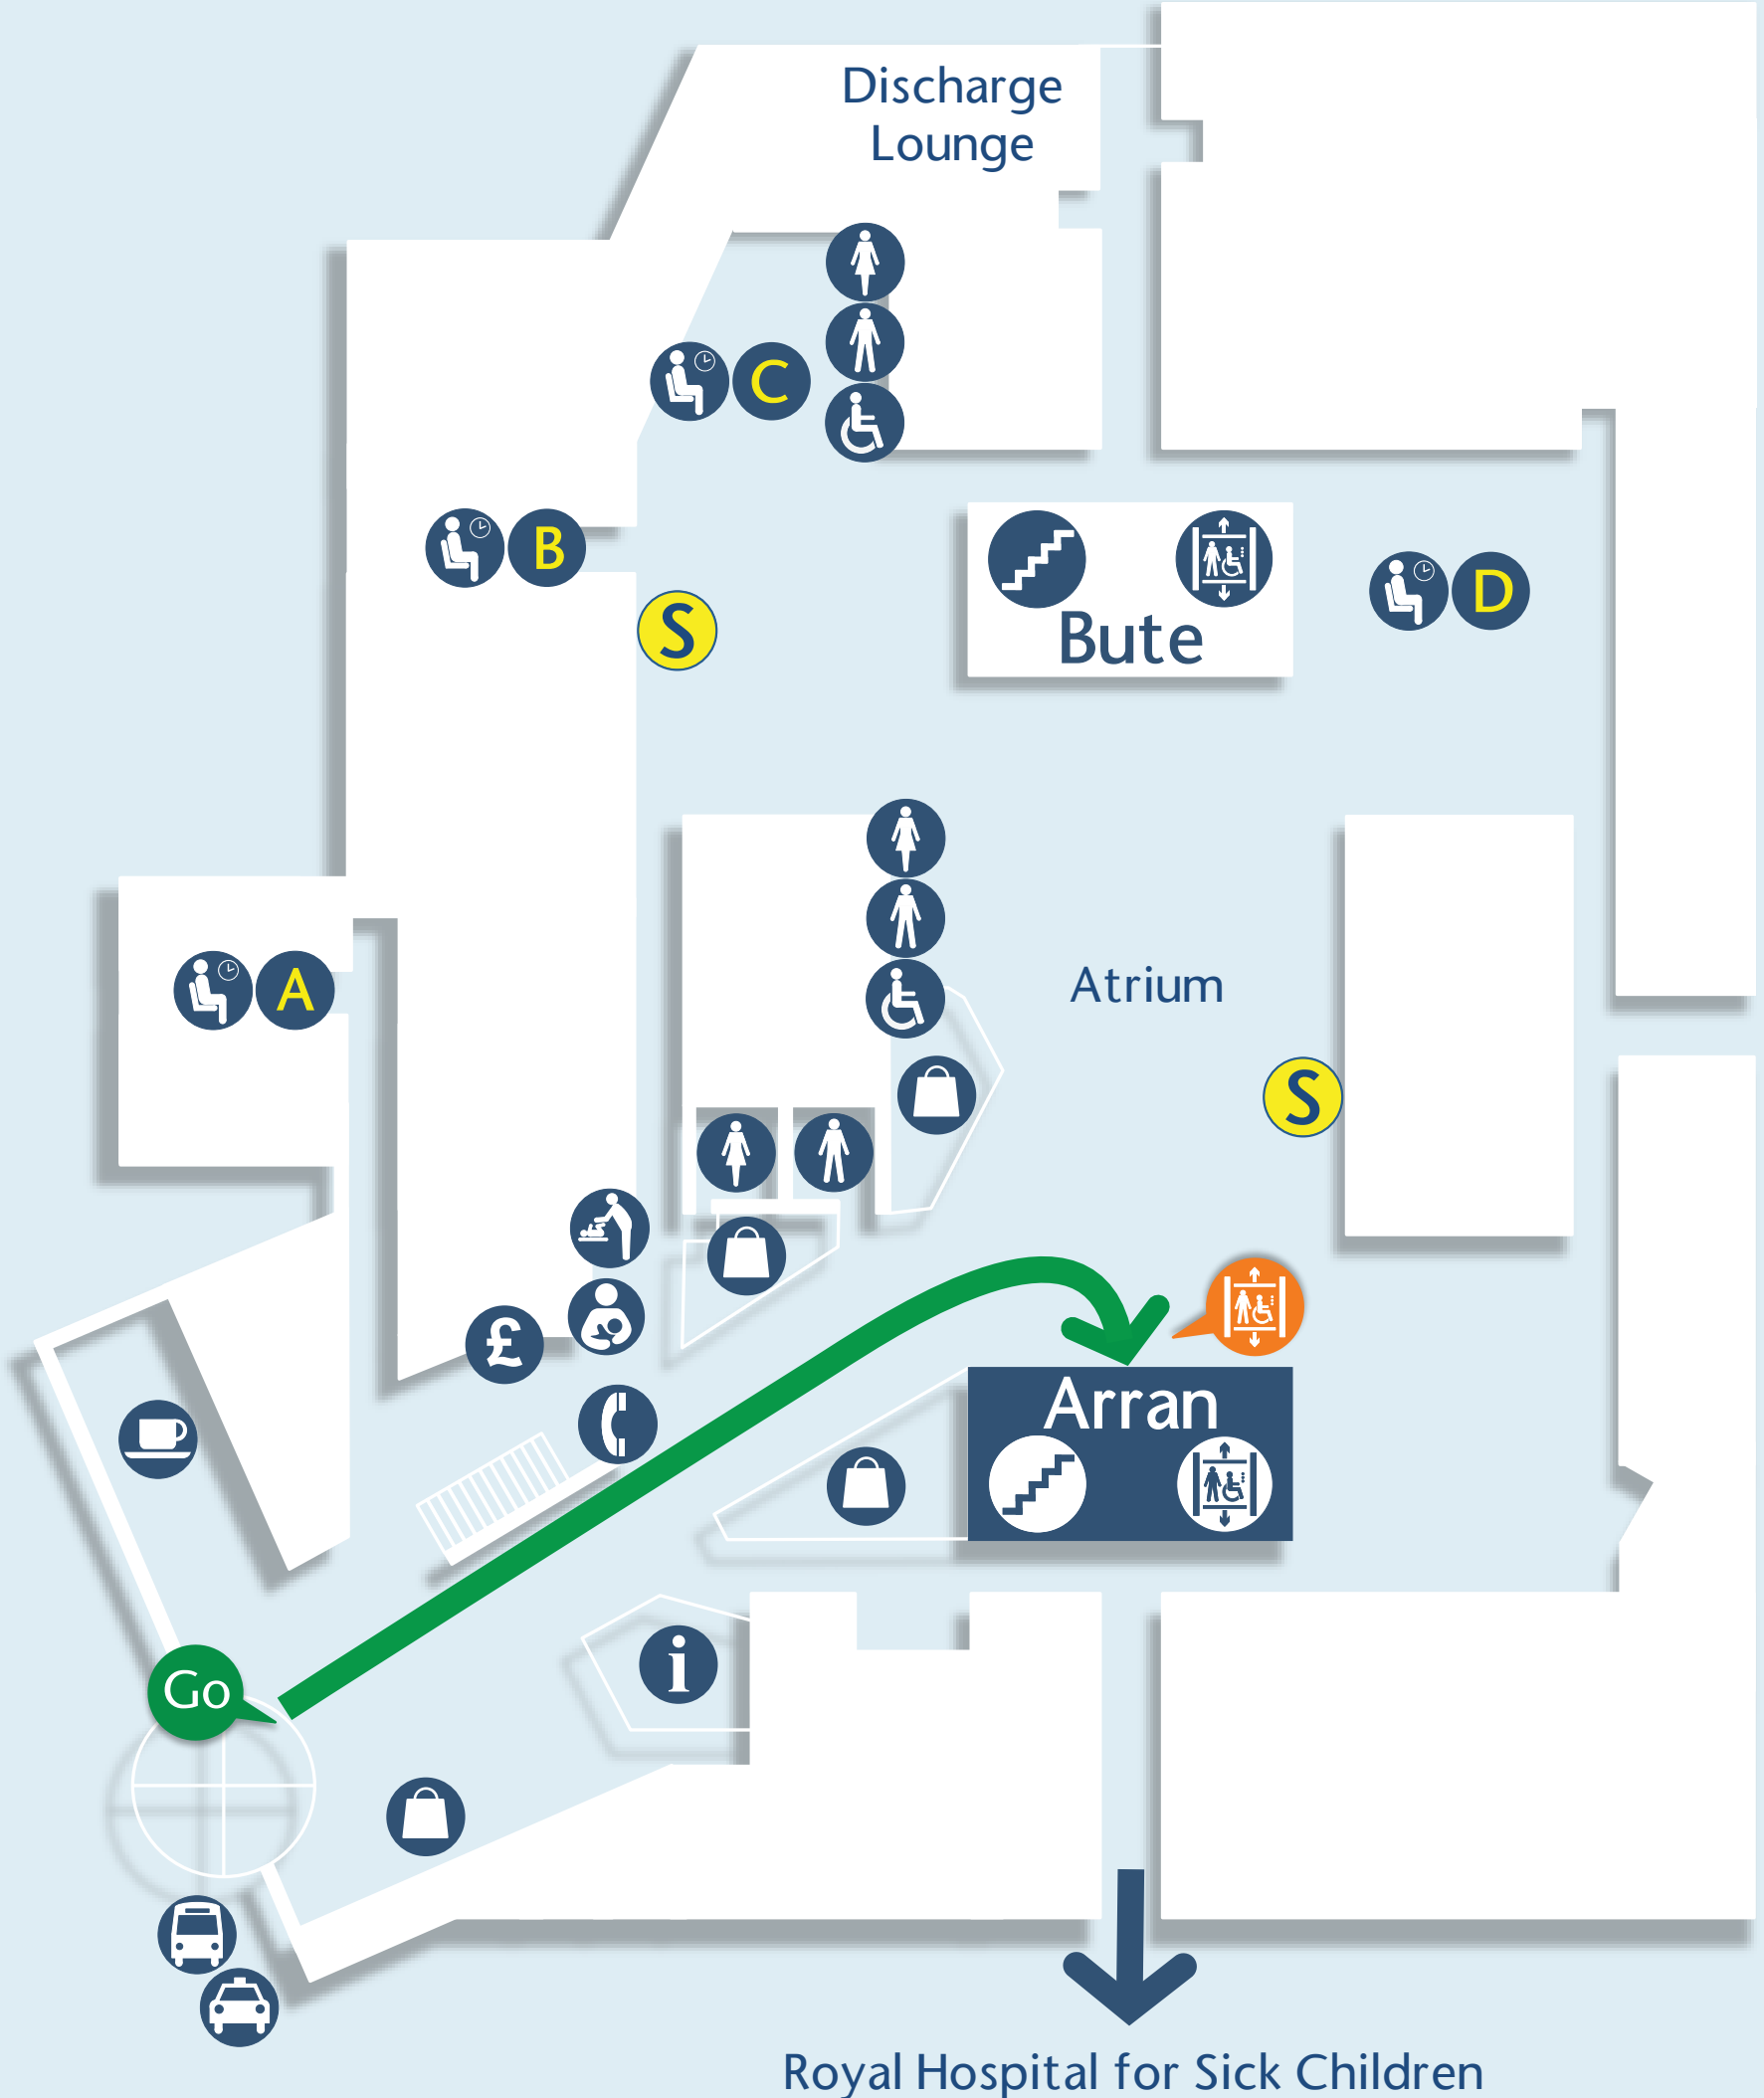

This is level 0

Your Journey

This Level 0

- Go Follow the signs to Atrium
- Take Arran to Level 11

Level 11

- Go Exit Arran at Level 11
- Ward 11B is on your Left

This is level 11

This Level 0

Level 11