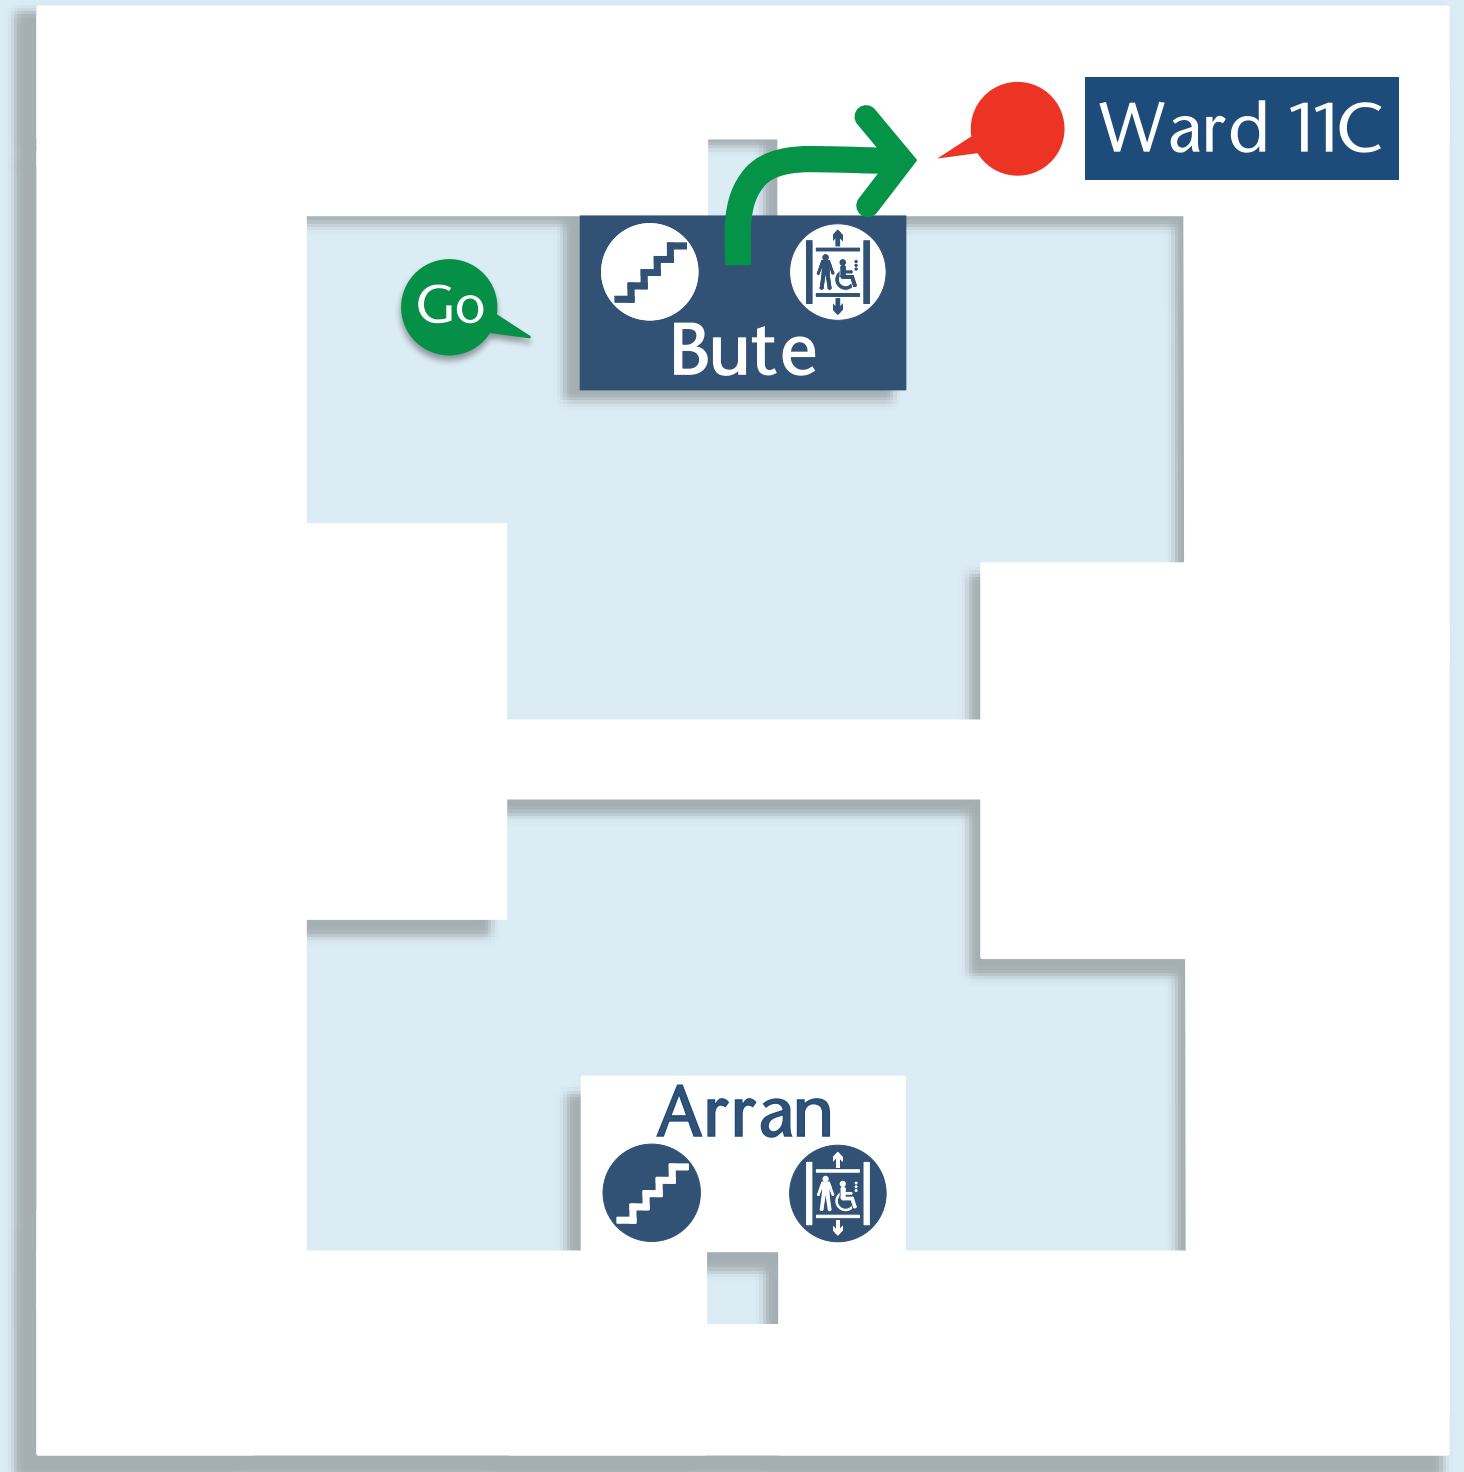

This is level 0

Royal Hospital for Sick Children

Your Journey

This Level 0

- Follow the signs to Atrium
- Take Bute to Level 11

Level 11

- Exit Bute at Level 11
- Ward 11C is on your Right

This is level 11

This Level 0

Level 11