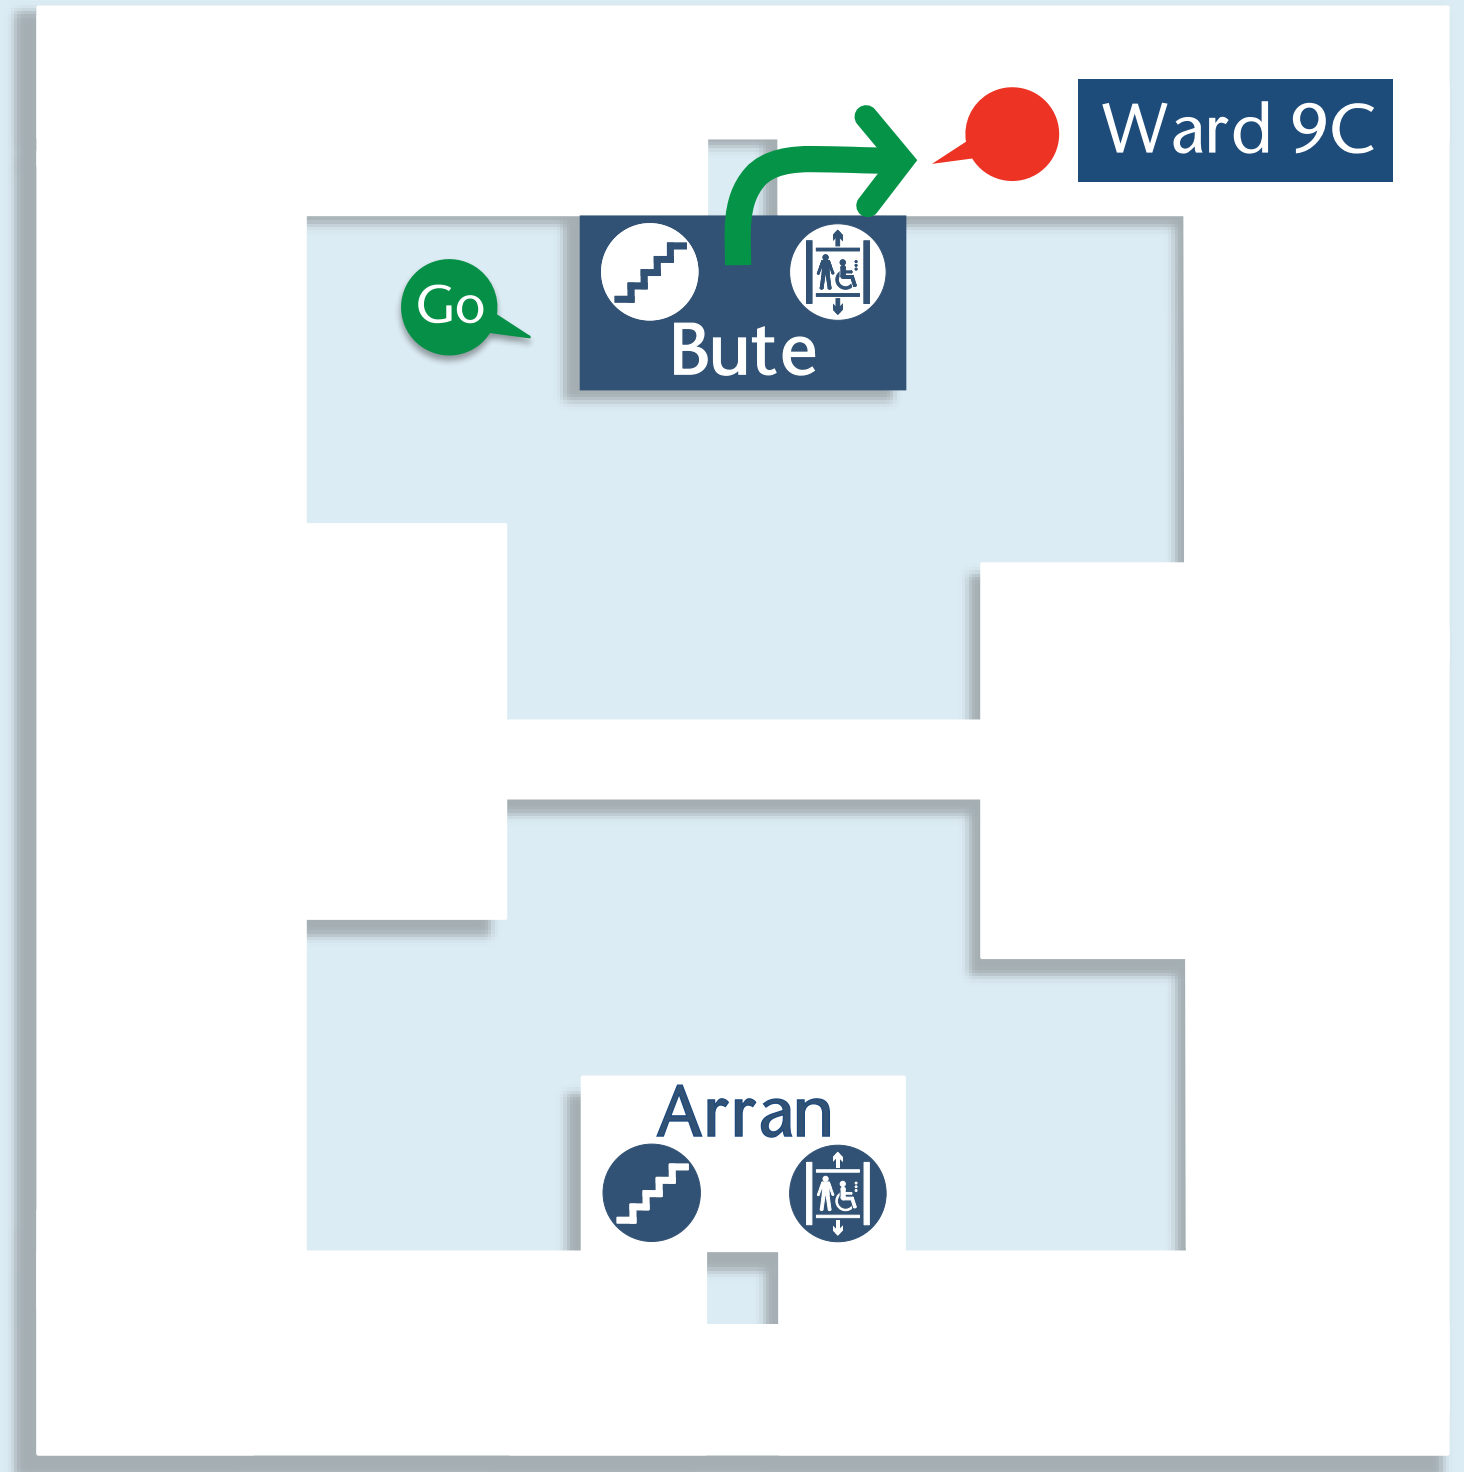

## This Level 0

- Follow the signs to Atrium
- Take Bute to Level 9

## Level 9

- Exit Bute at Level 9
- Ward 9C is on your Right

This is level 9

Level 9