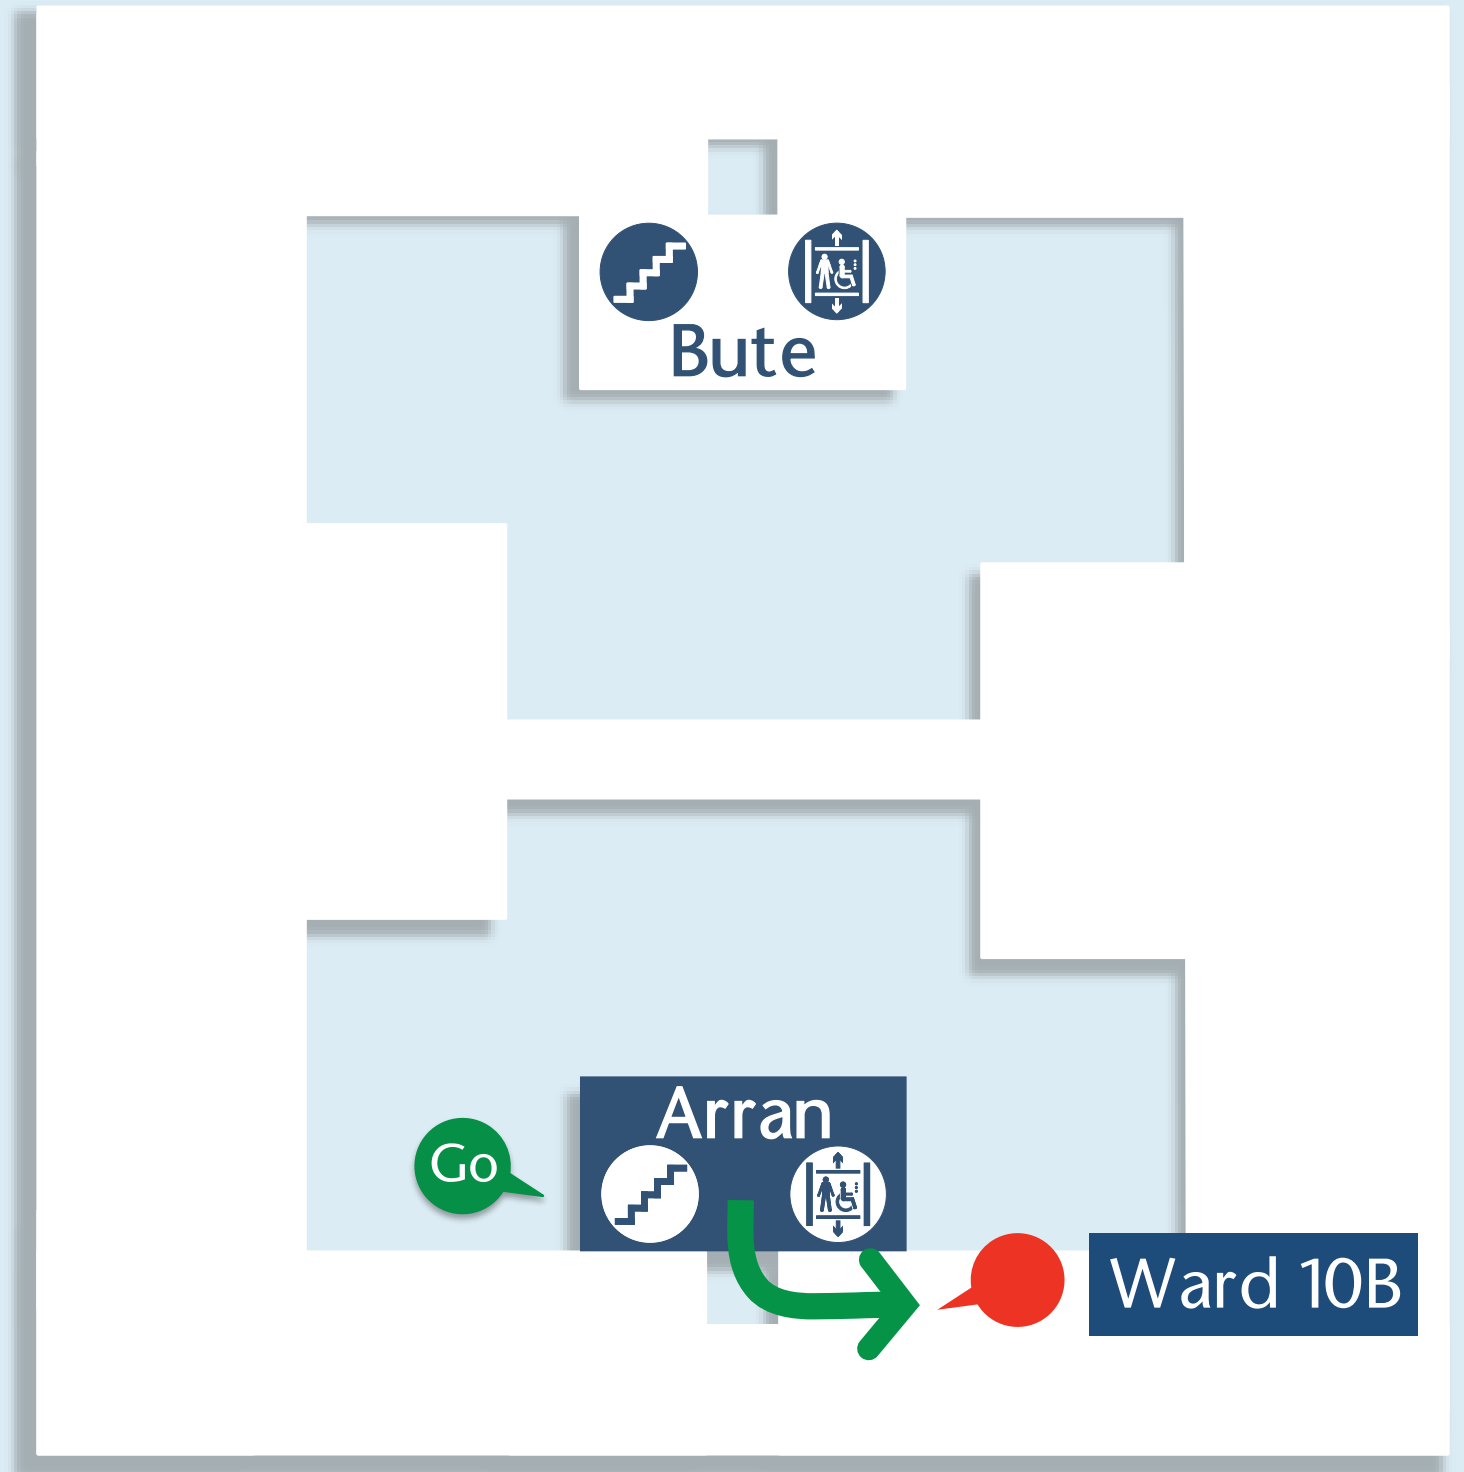

This is level 0

Royal Hospital for Sick Children

This Level 0

Your Journey

This Level 0

- Go Follow the signs to Atrium
- Take Arran [staircase icon] [accessibility icon] to Level 10

Level 10

- Go Exit Arran [staircase icon] [accessibility icon] at Level 10
- Ward 10B is on your Left

This is level 10

Level 10