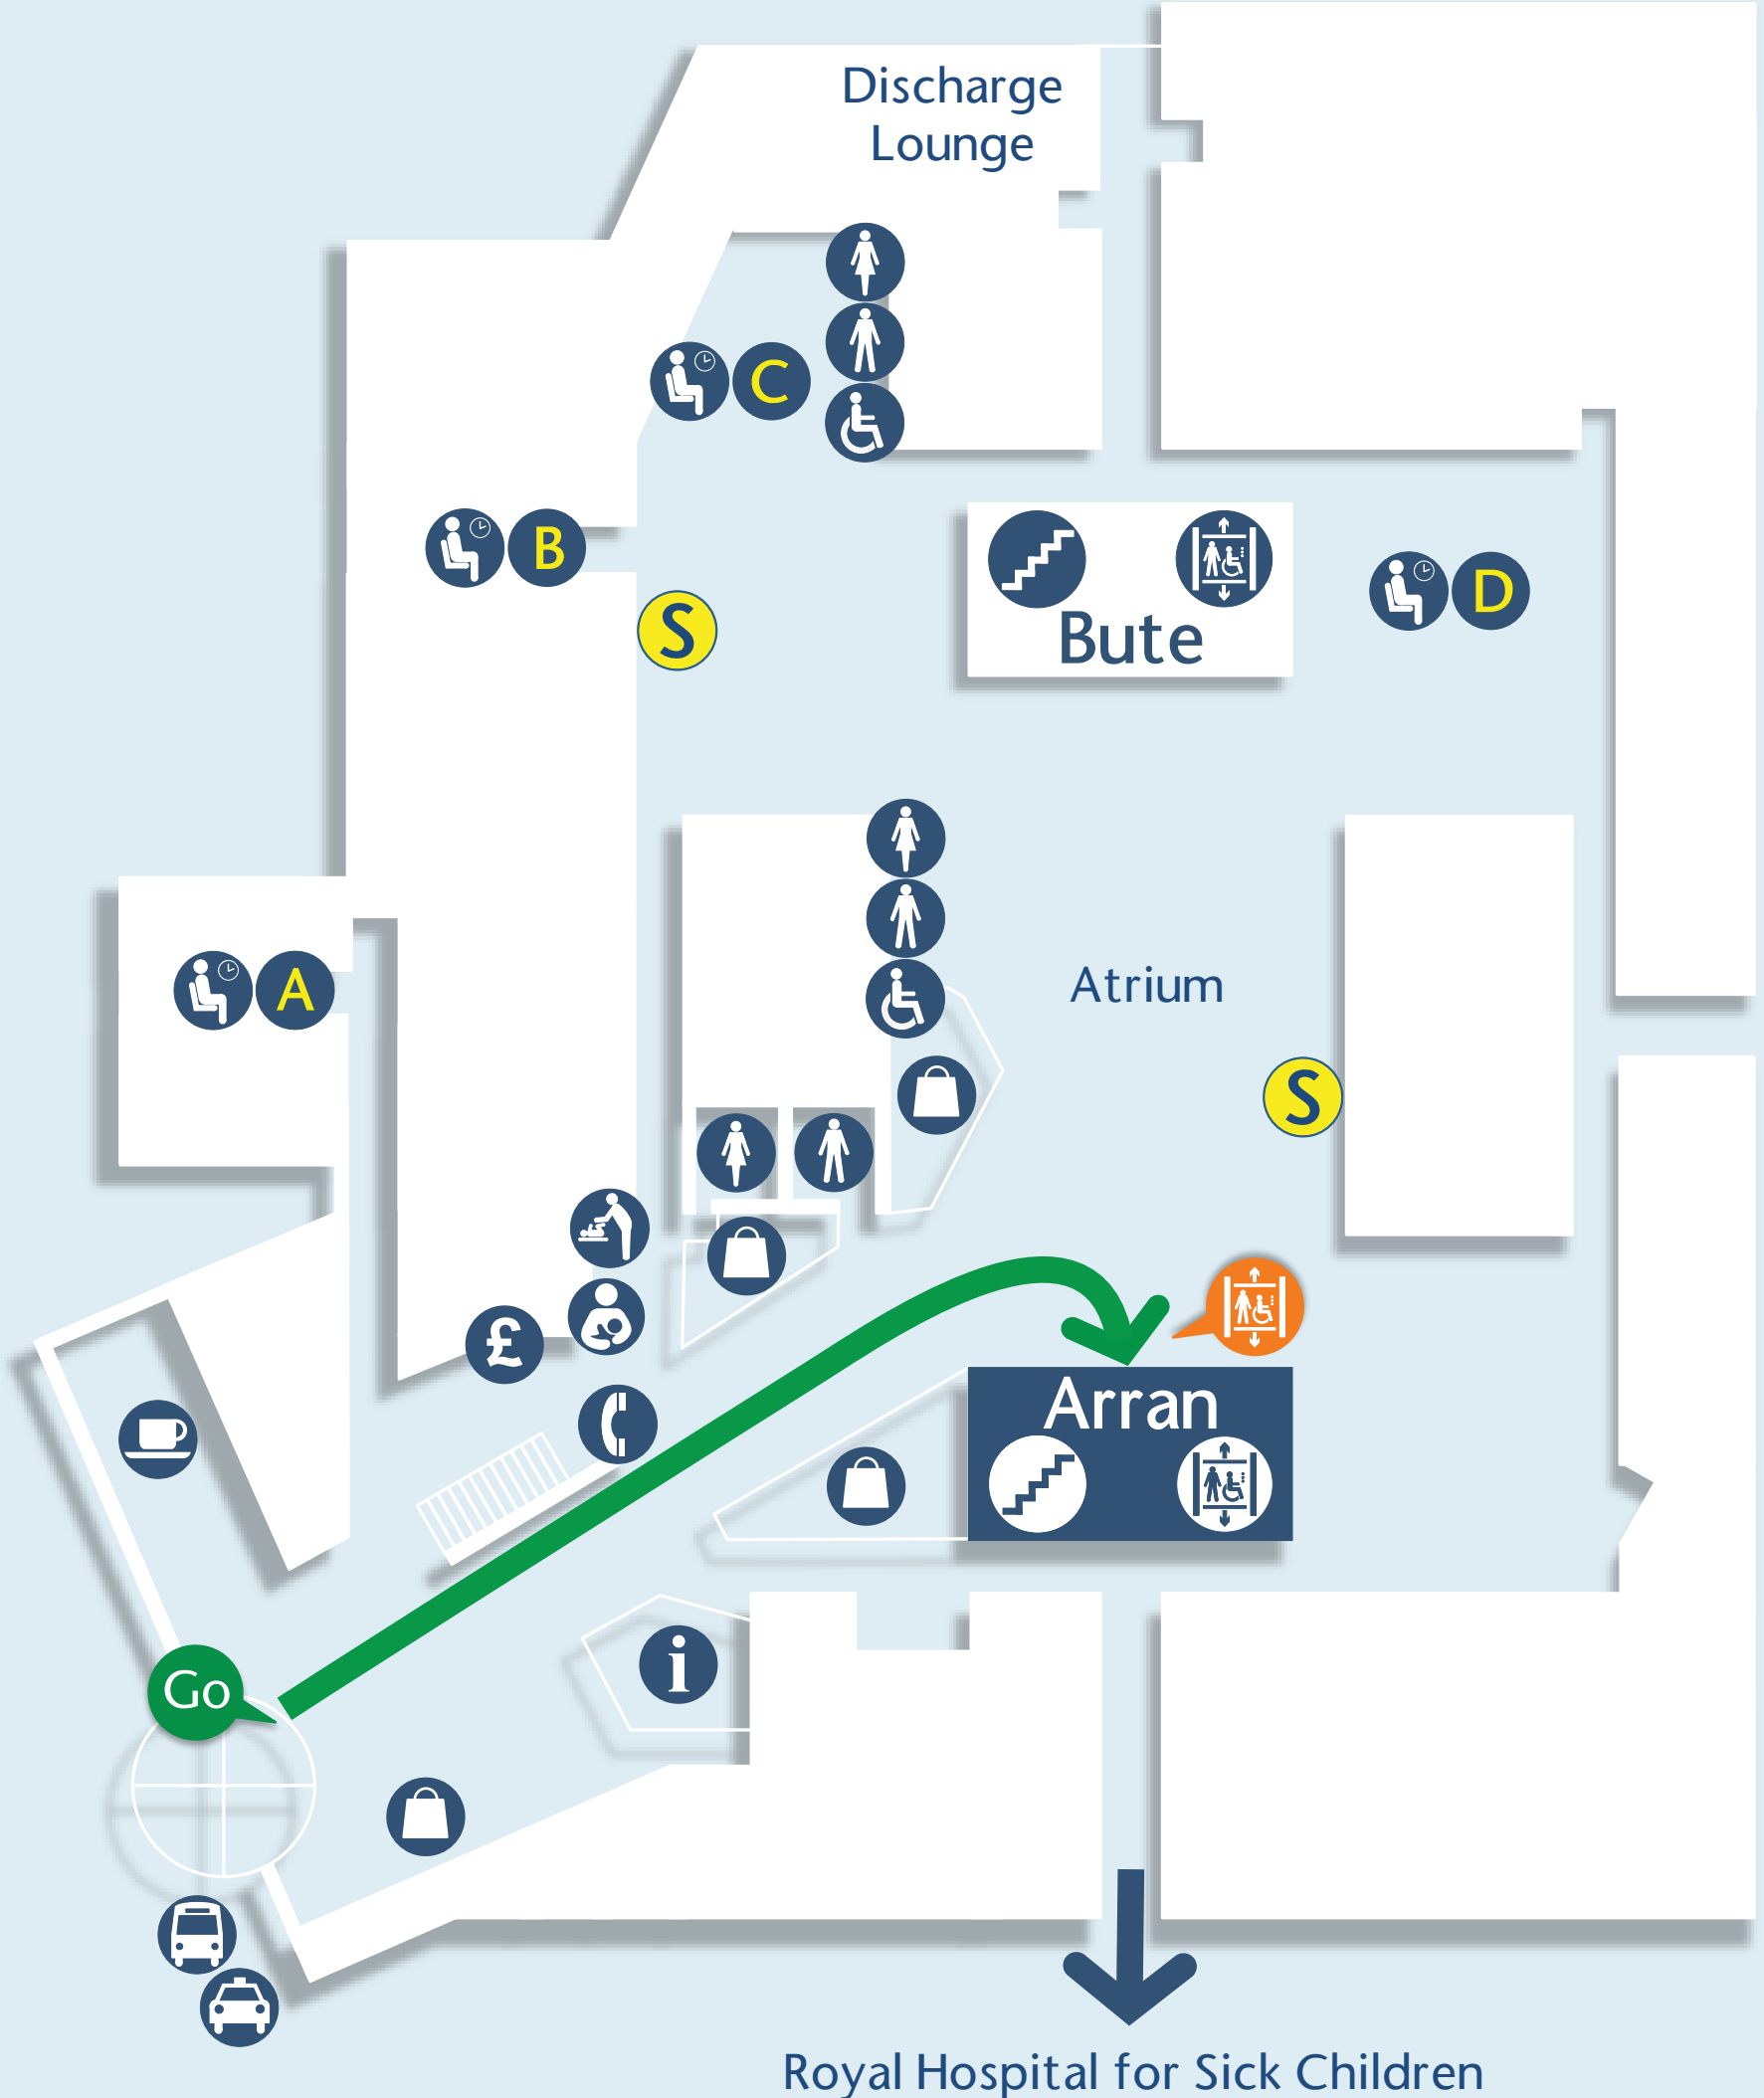

This is level 0

Royal Hospital for Sick Children

This Level 0

Your Journey

This Level 0

- Go Follow the signs to Atrium
- Take Arran [staircase icon] [accessibility icon] to Level 10

Level 10

- Go Exit Arran [staircase icon] [accessibility icon] at Level 10
- Ward 10B is on your Left

This is level 10

Level 10