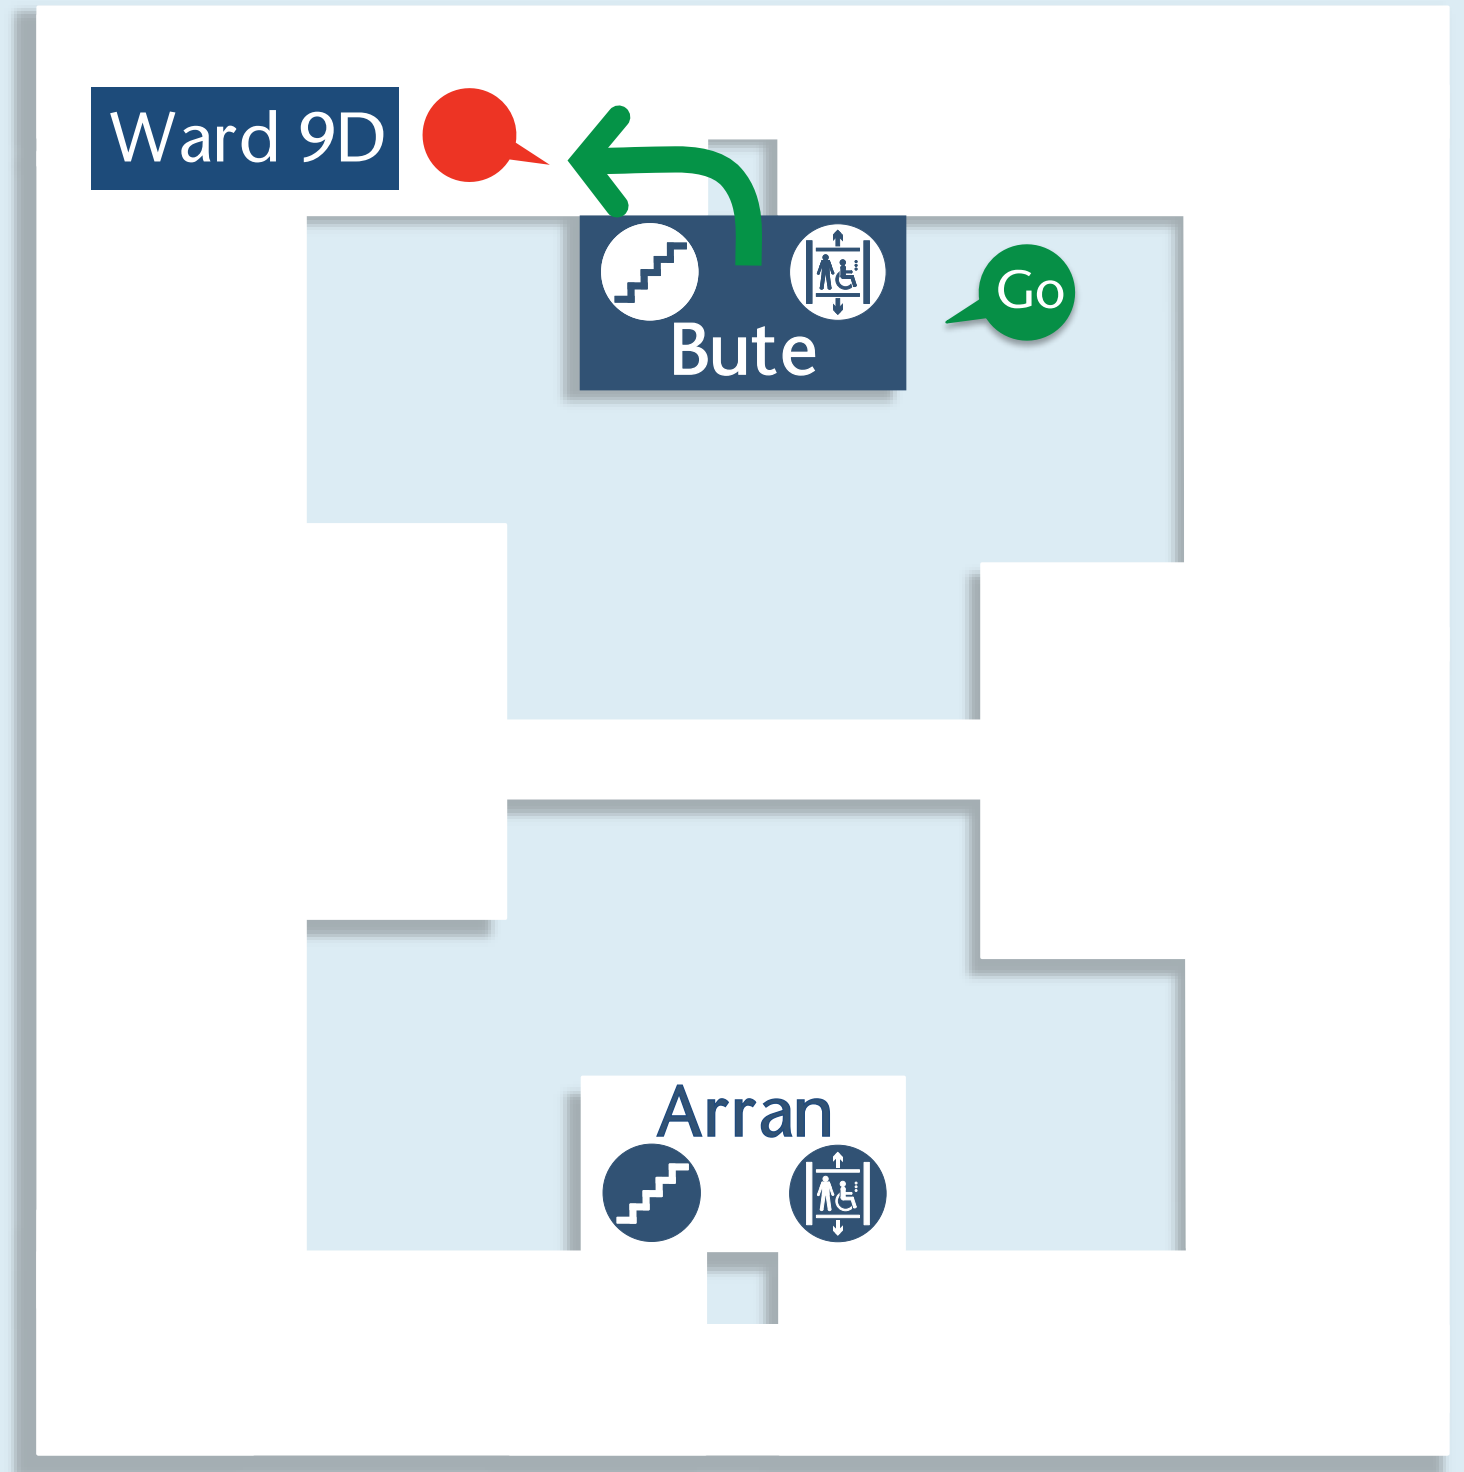

## This Level 0

- Go Follow the signs to Atrium
- Take Bute to Level 9

## Level 9

- Go Exit Bute at Level 9
- Ward 9D is on your Left

This is level 9

Level 9