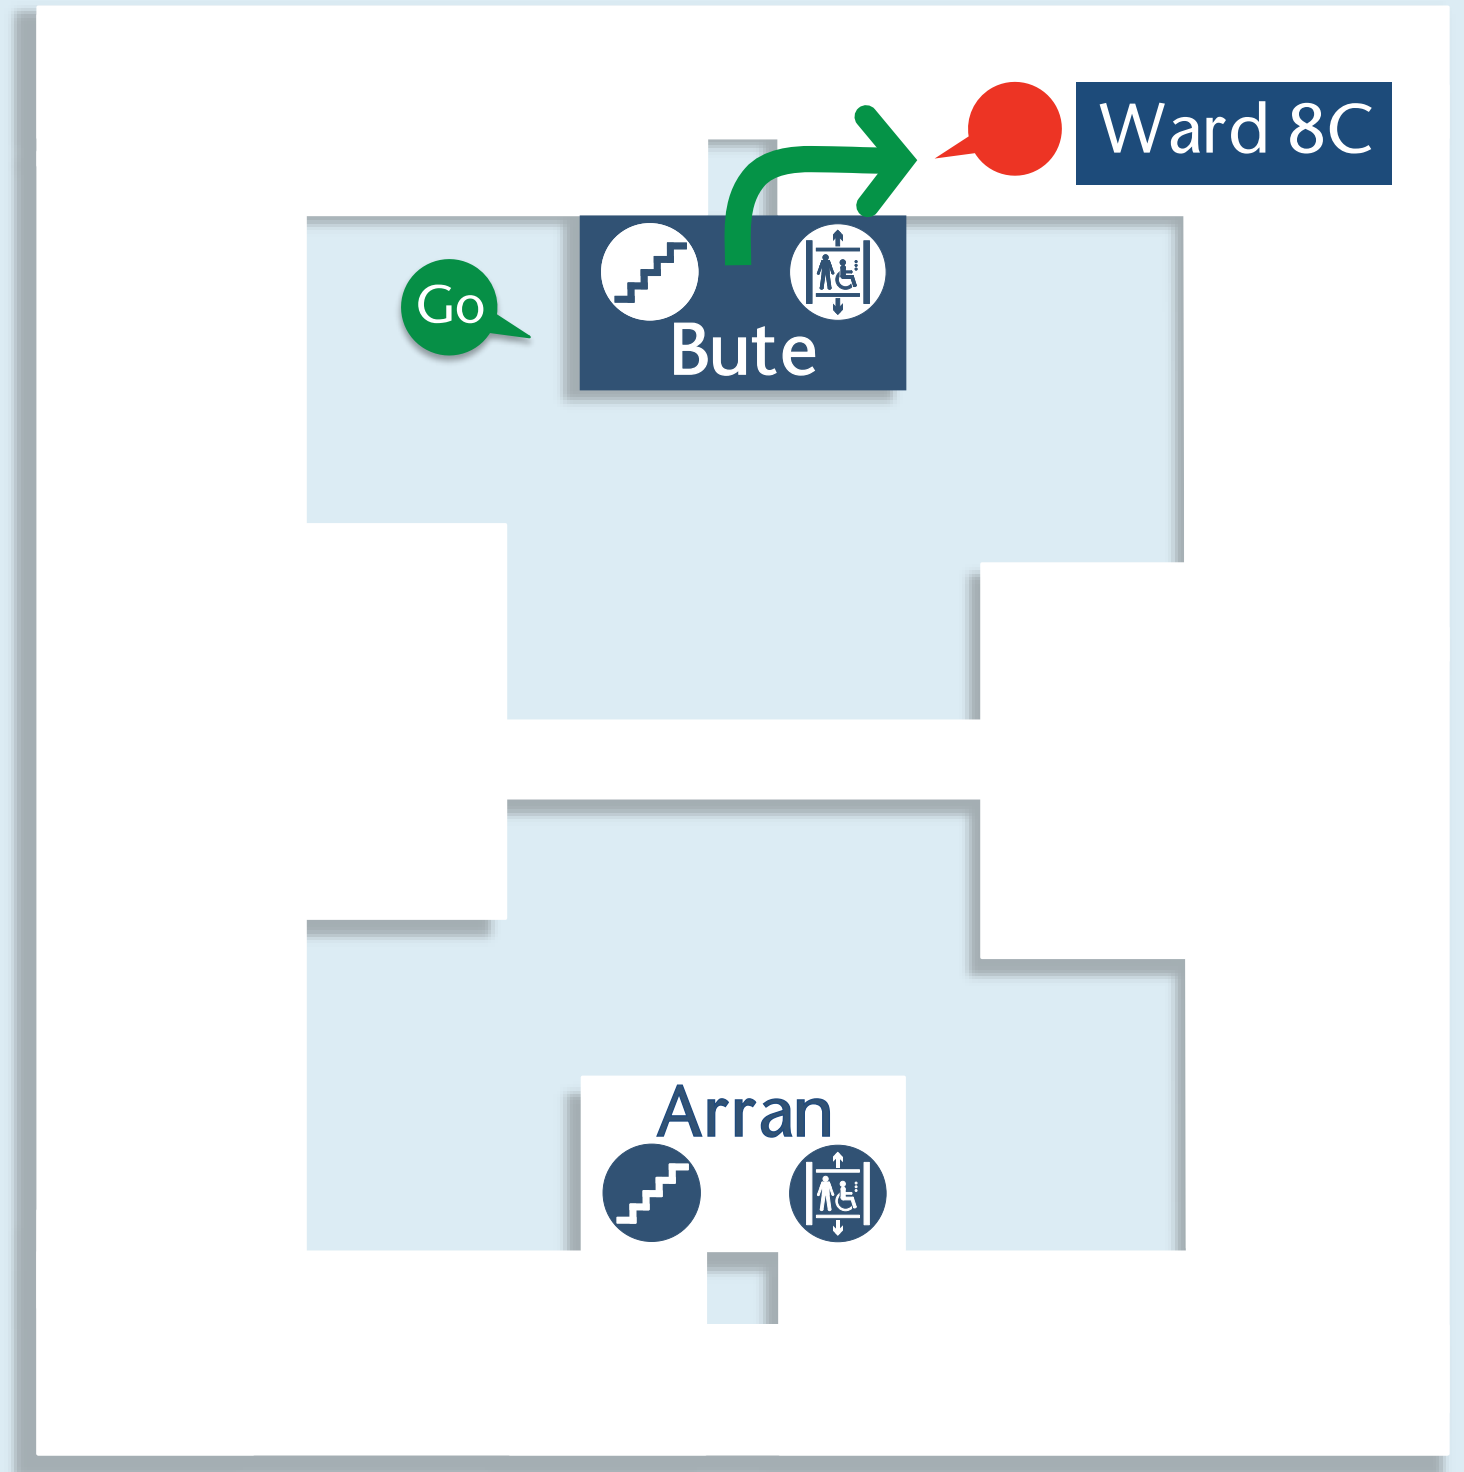

This is level 0

Royal Hospital for Sick Children

This Level 0

Your Journey

This Level 0

- Go Follow the signs to Atrium
- Take Bute to Level 8

Level 8

- Go Exit Bute at Level 8
- Ward 8C is on your Right

This is level 8

Level 8