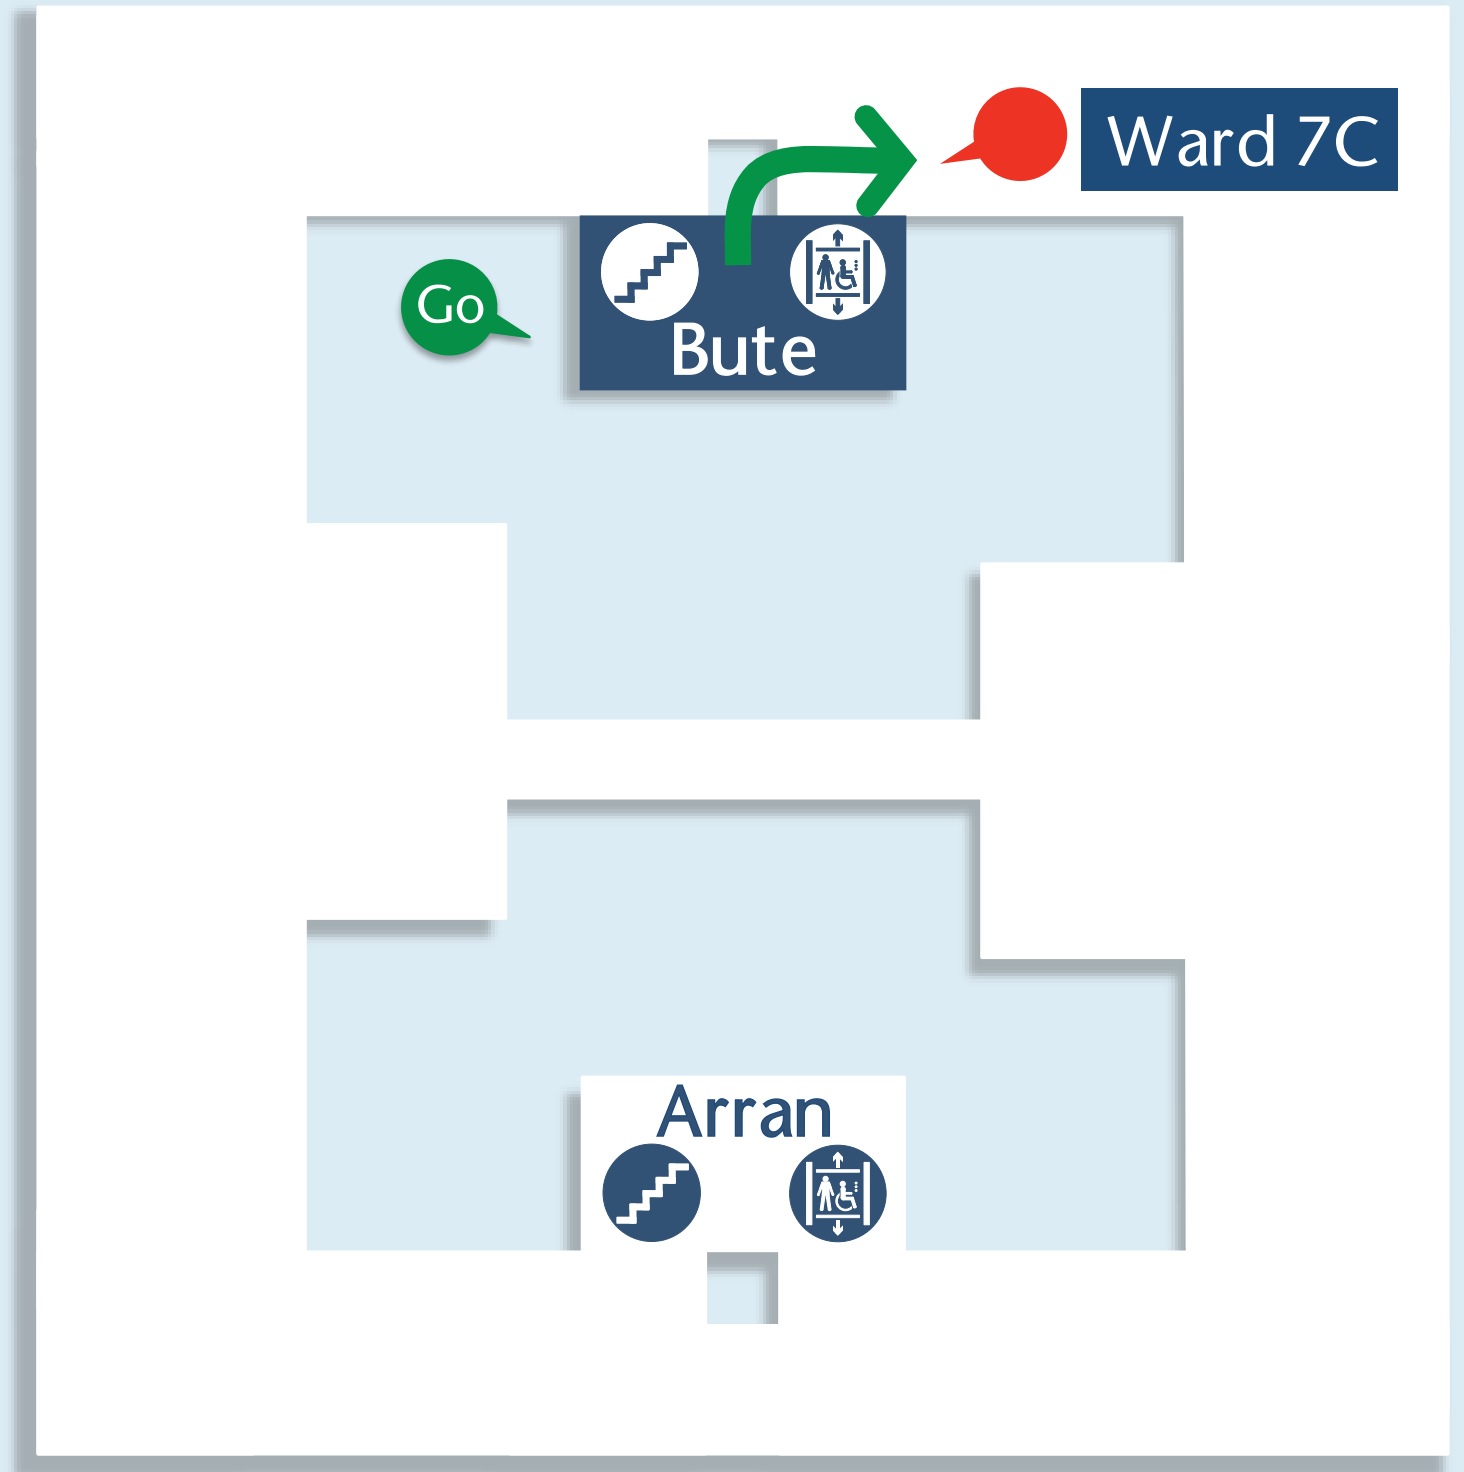

This is level 0

This is level 7

## This Level 0

- Go Follow the signs to Atrium
- Take Bute to Level 7

## Level 7

- Go Exit Bute at Level 7
- Ward 7C is on your Right

This Level 0

Level 7