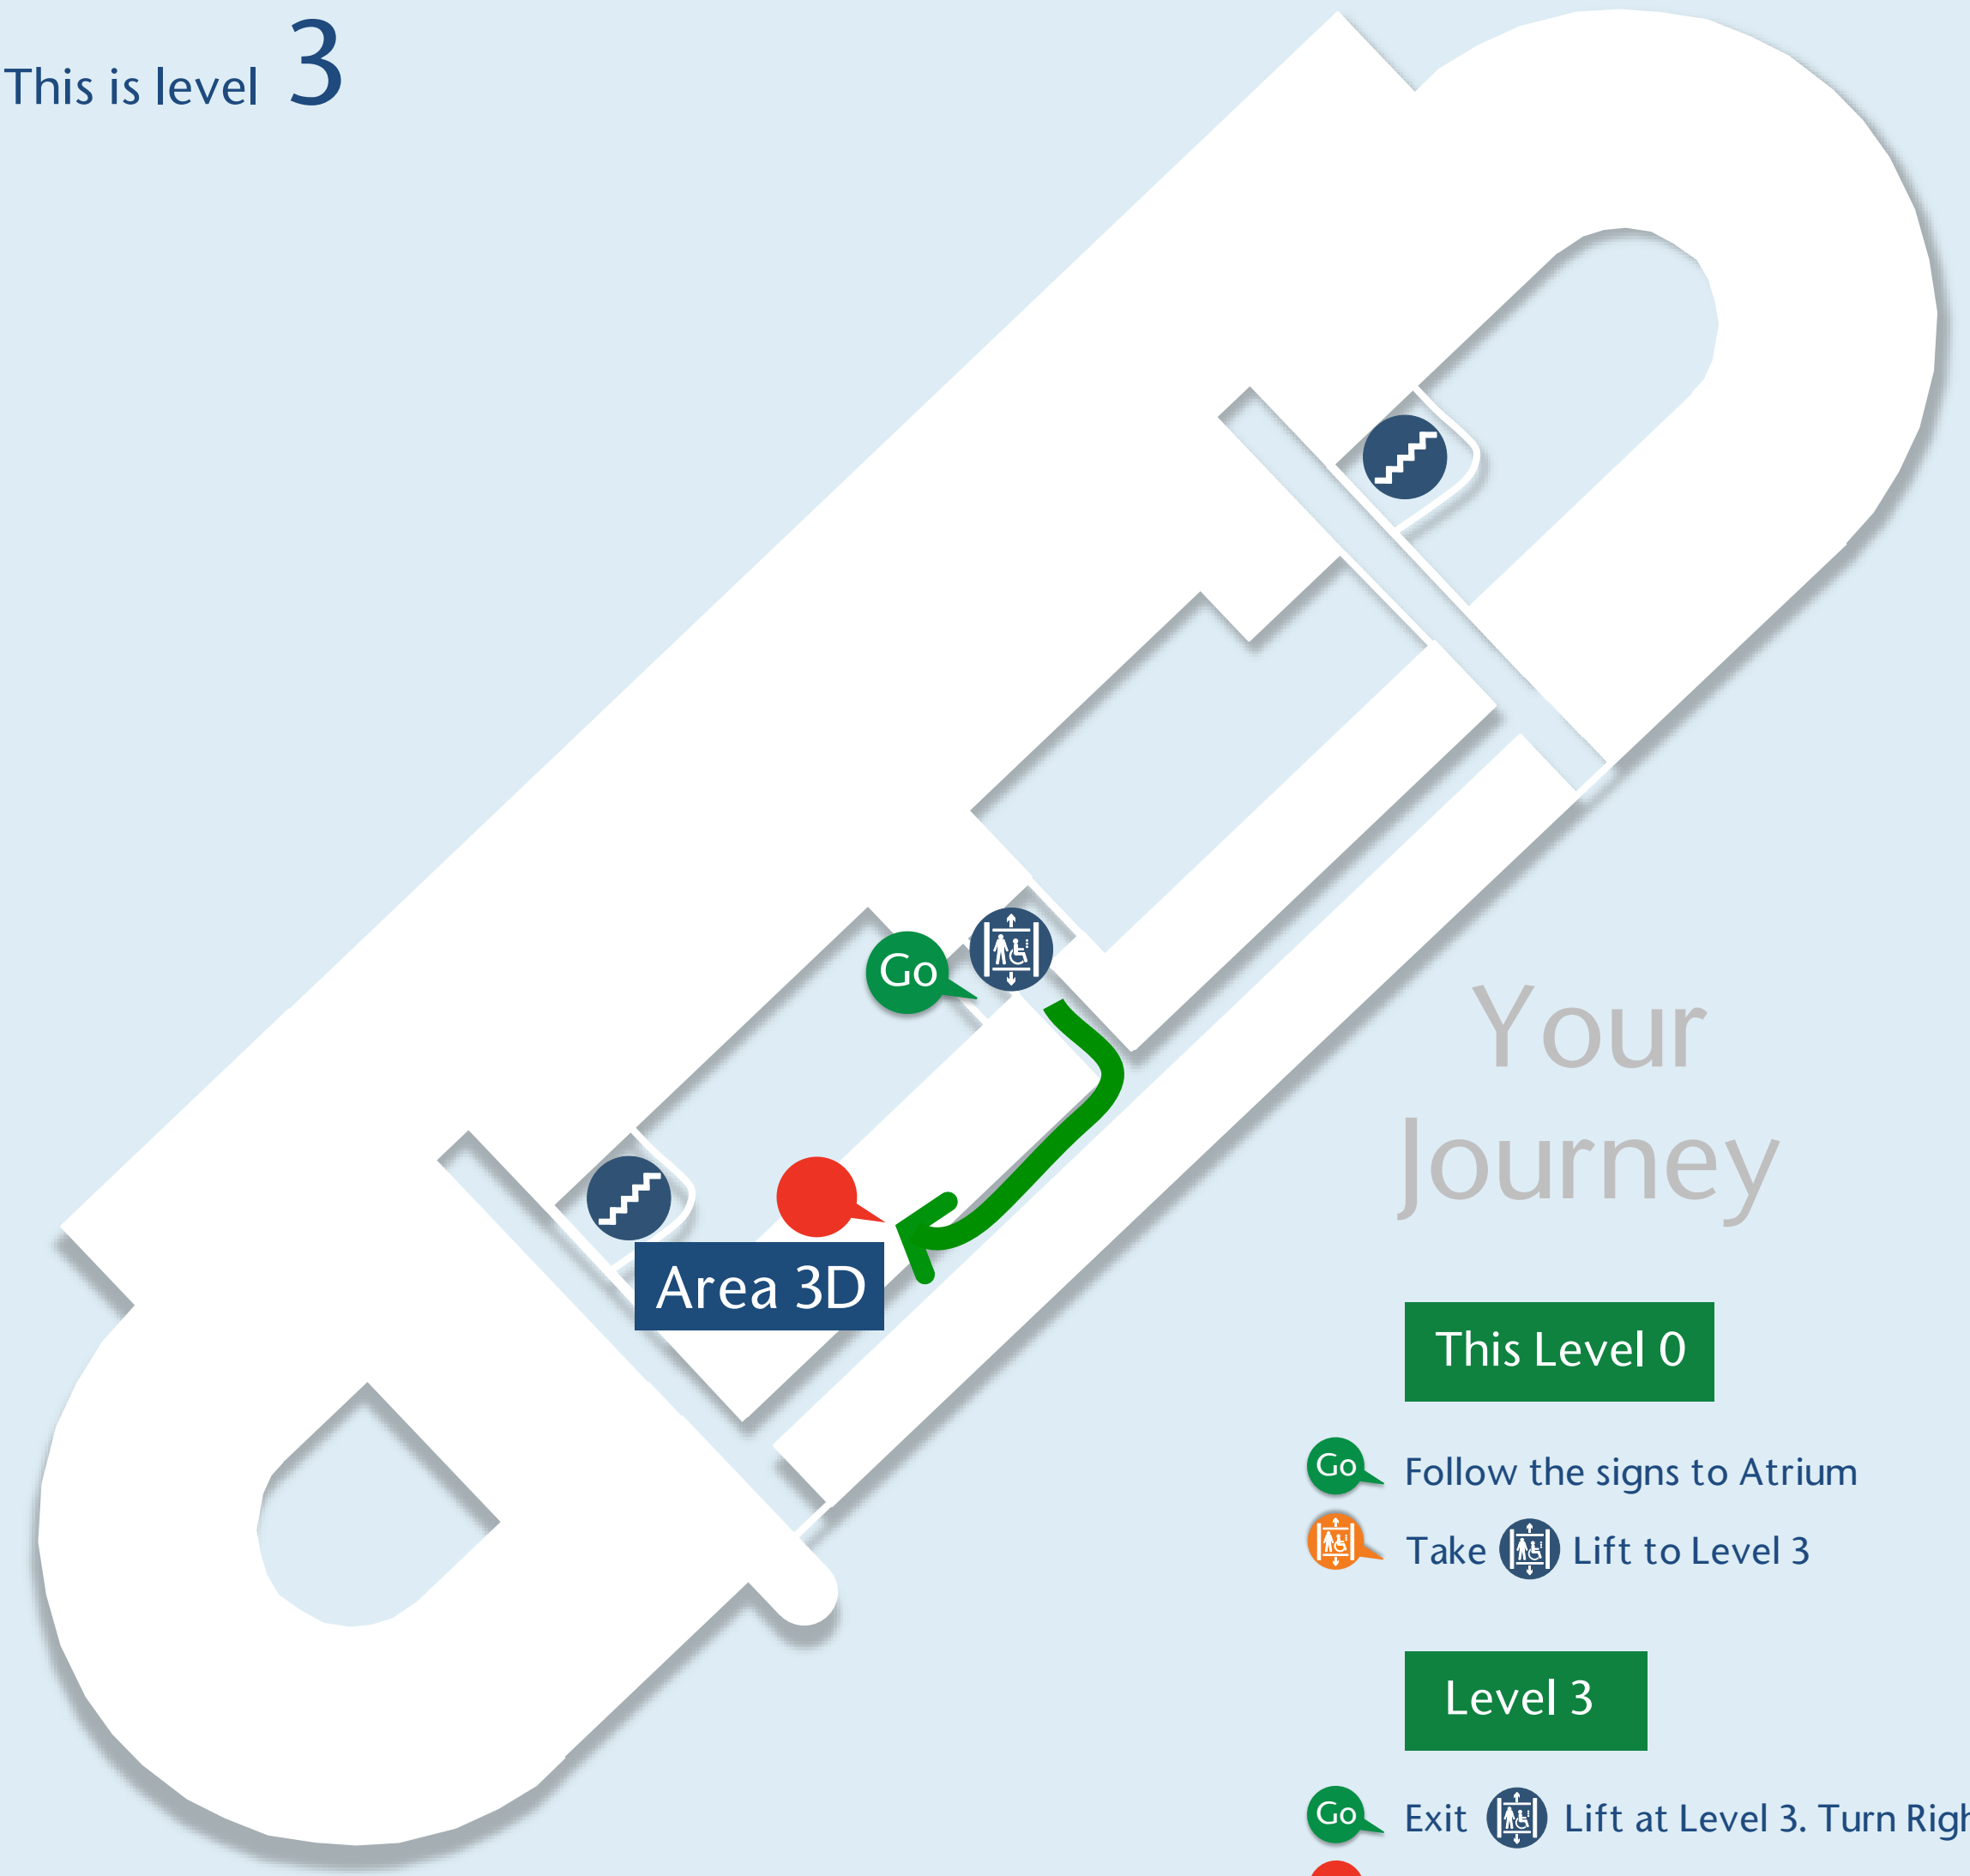

This is level 0

This is level 3

## Your Journey

### This Level 0

- Go Follow the signs to Atrium
- Take Lift to Level 3

### Level 3

- Go Exit Lift at Level 3. Turn Right
- Area 3D is located along the corridor on your Right

This Level 0

Level 3