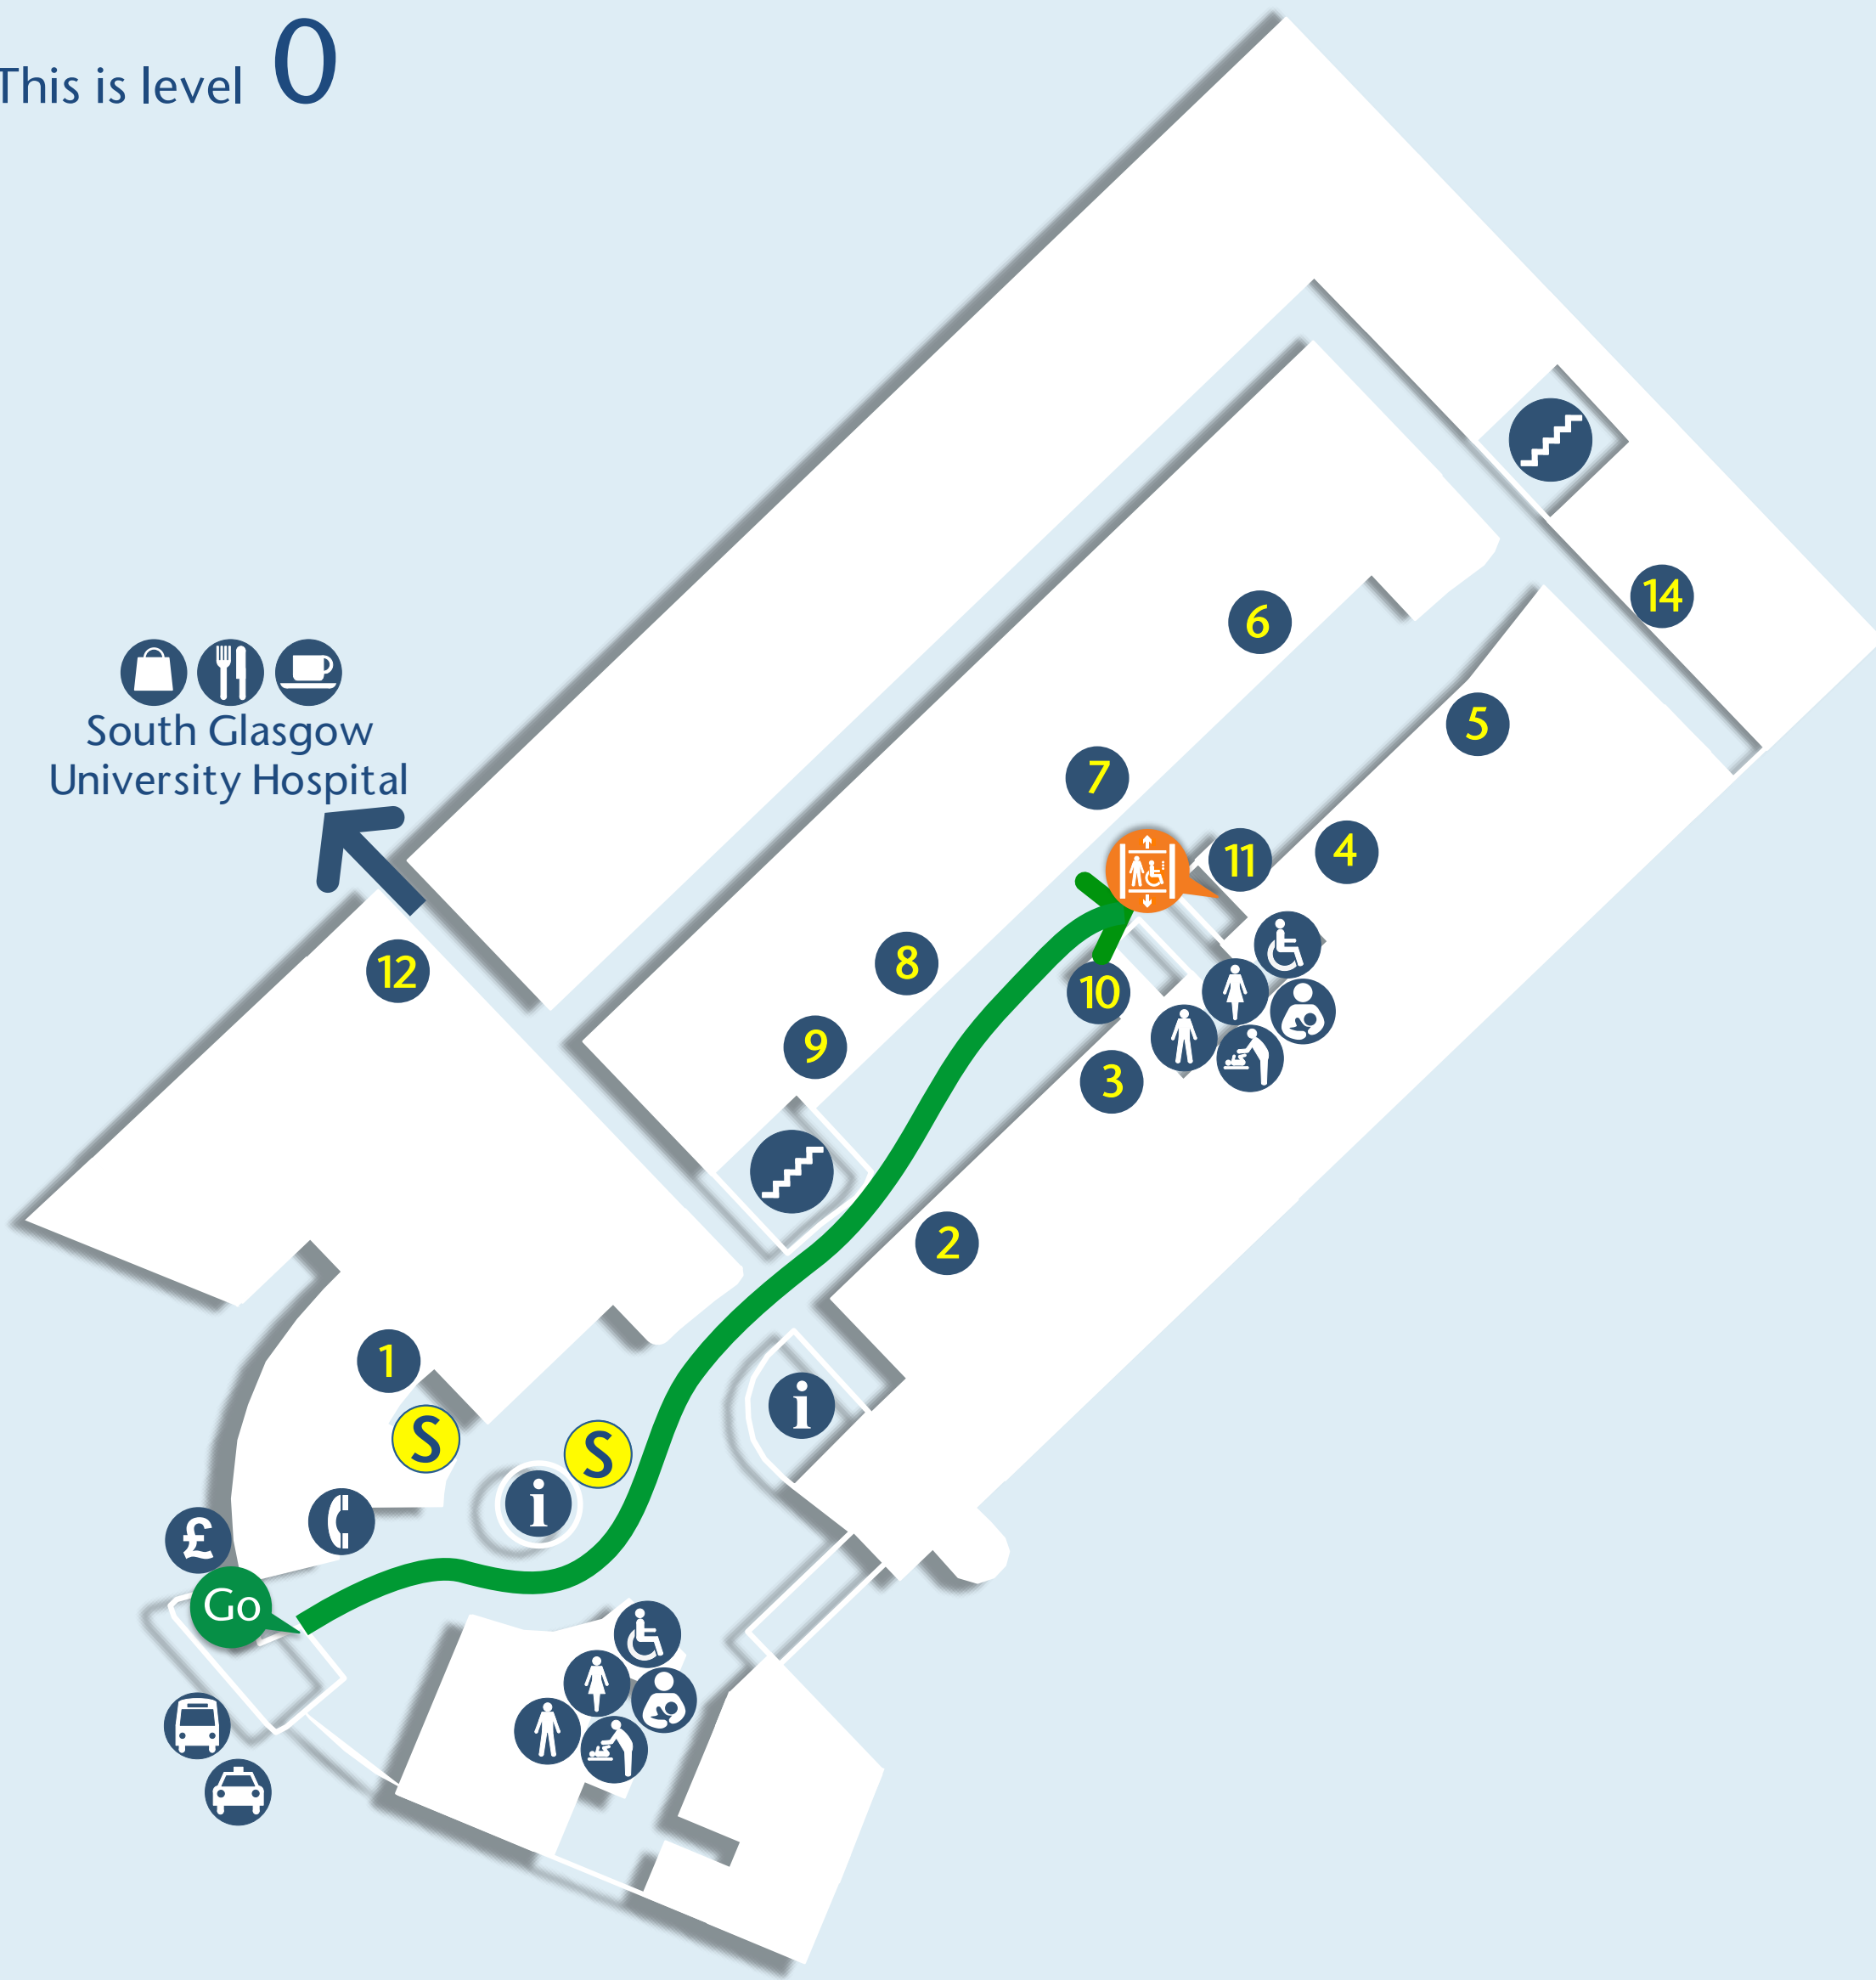

This is level 0

This is level 2

Your Journey

This Level 0

- Go Follow the signs to Atrium
- Take Lift to Level 2

Level 2

- Go Exit Lift at Level 2
- Ward 2C is immediately next to Lifts

This Level 0

Level 2