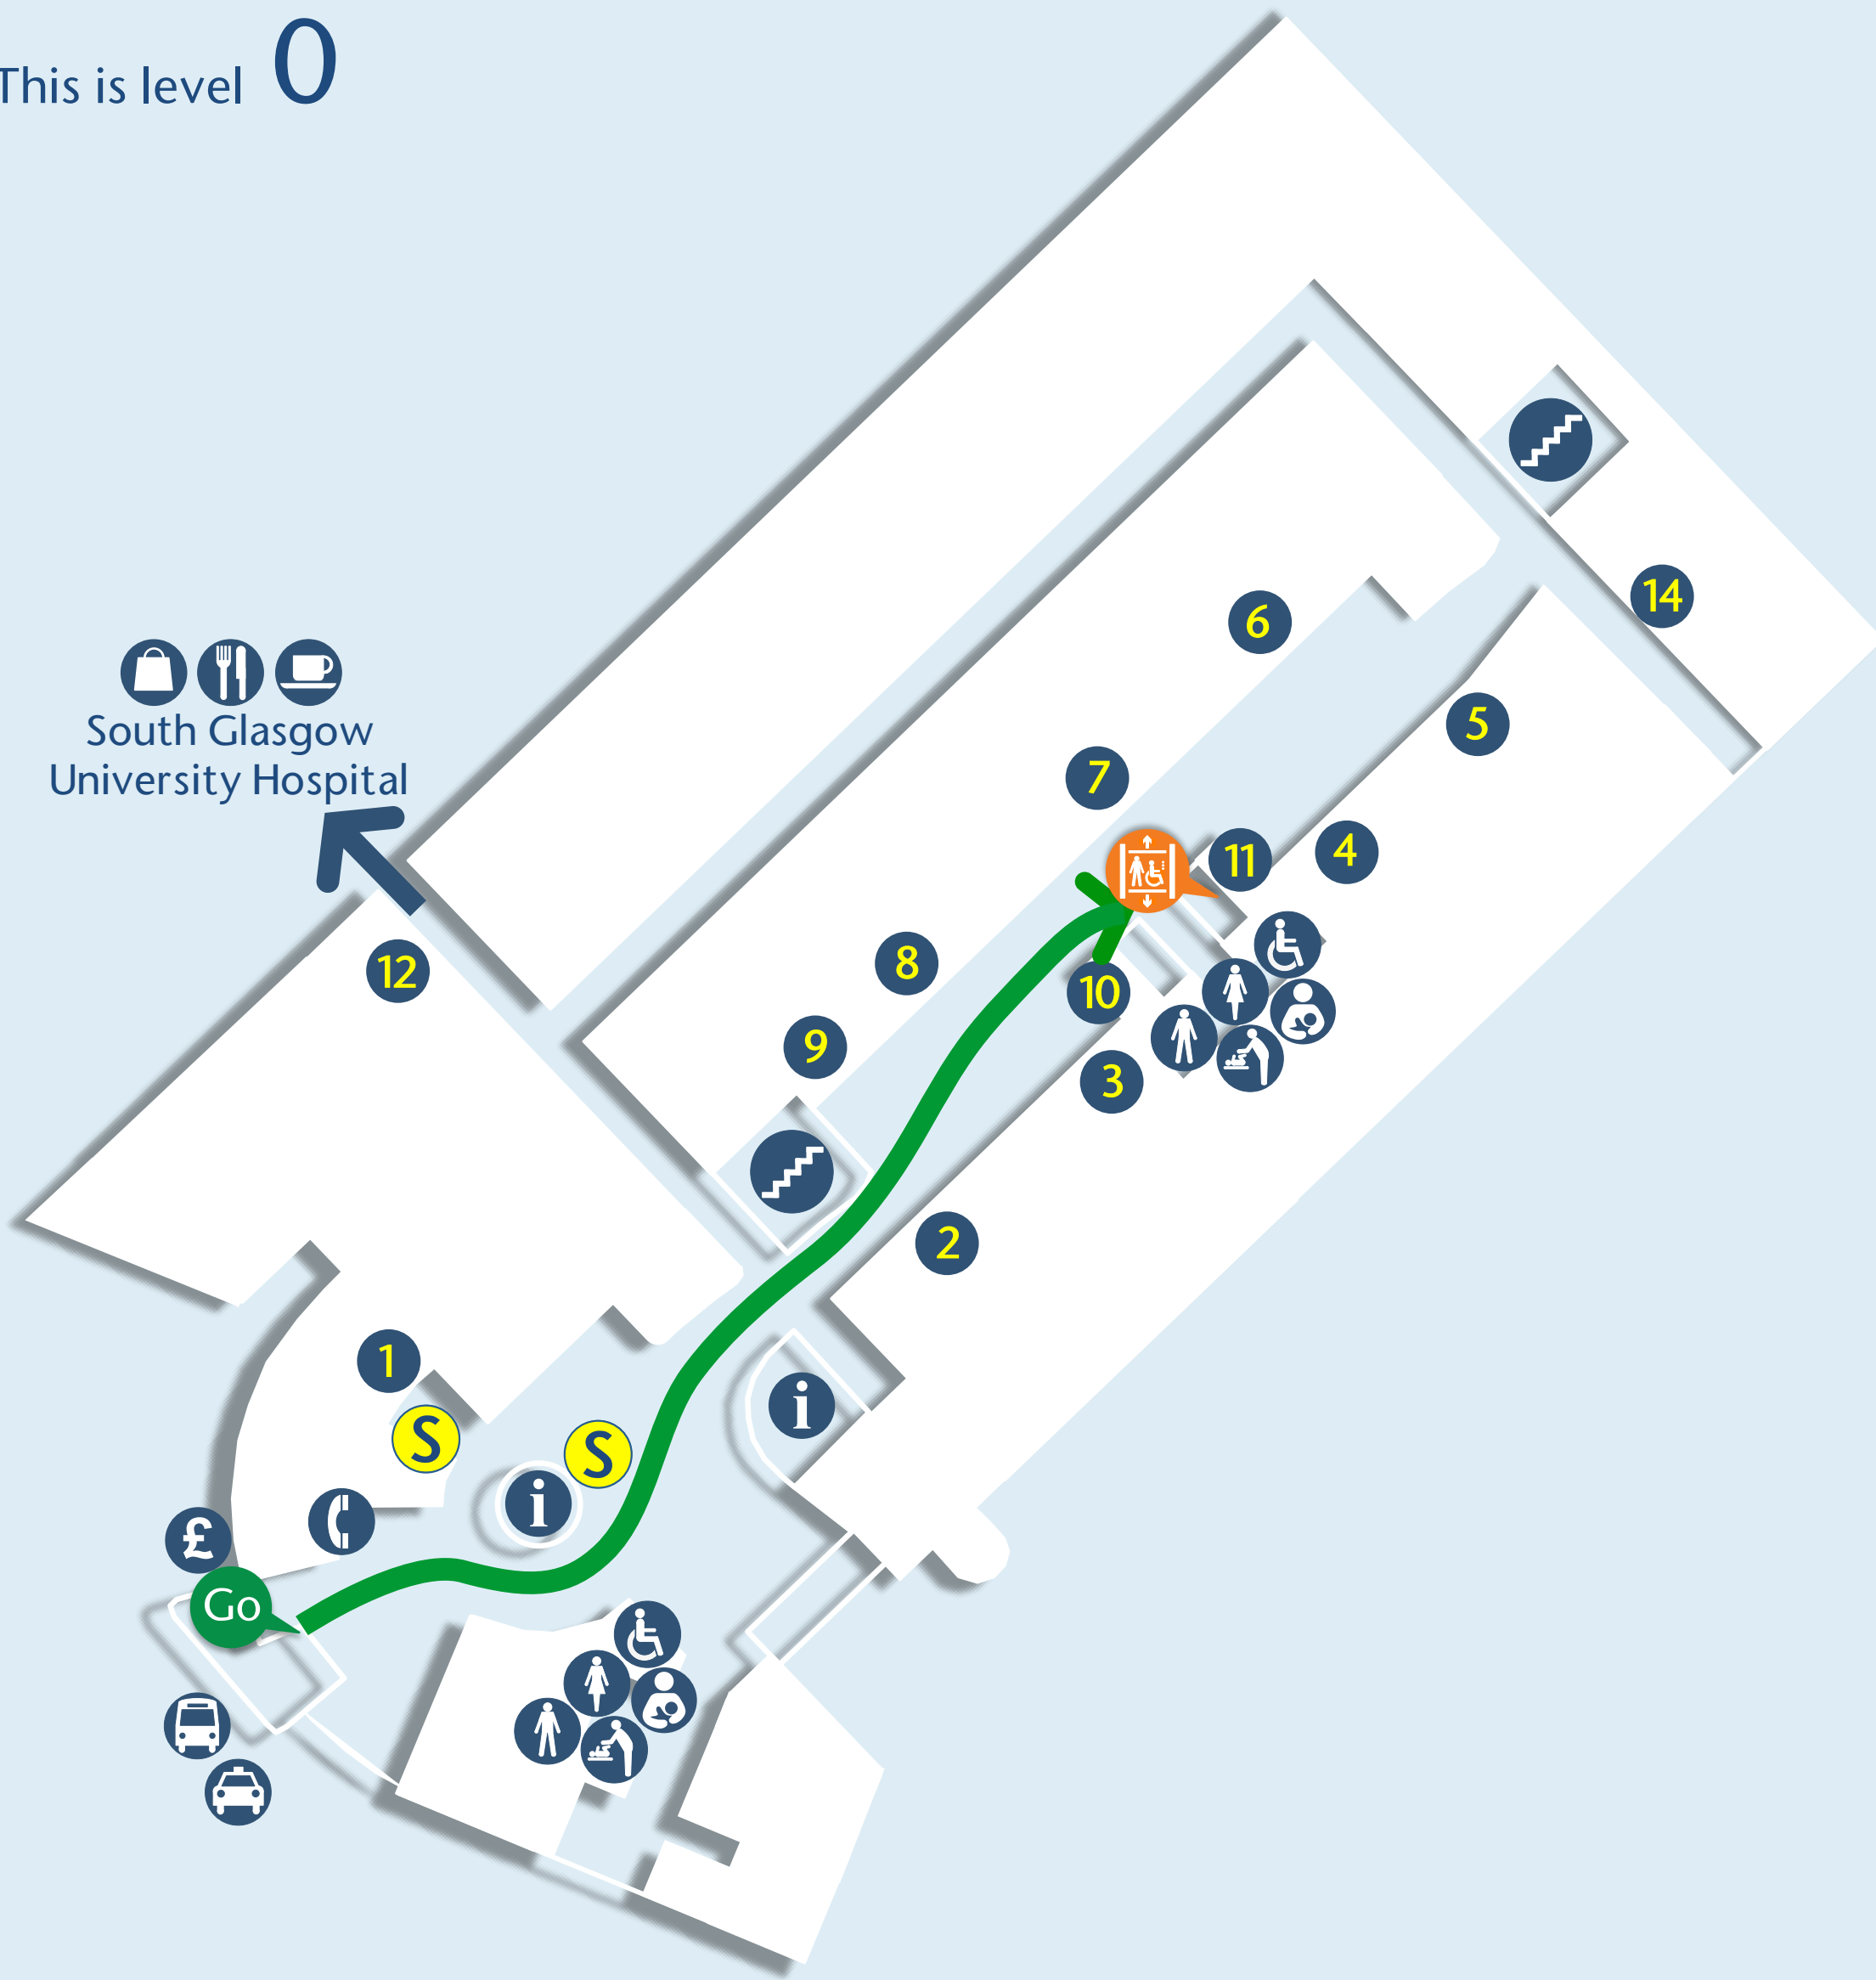

This is level 0

This is level 2

Your Journey

This Level 0

- Go Follow the signs to Atrium
- Take Lift to Level 2

Level 2

- Go Exit Lift at Level 2
- Ward 2B is on your Left

This Level 0

Level 2