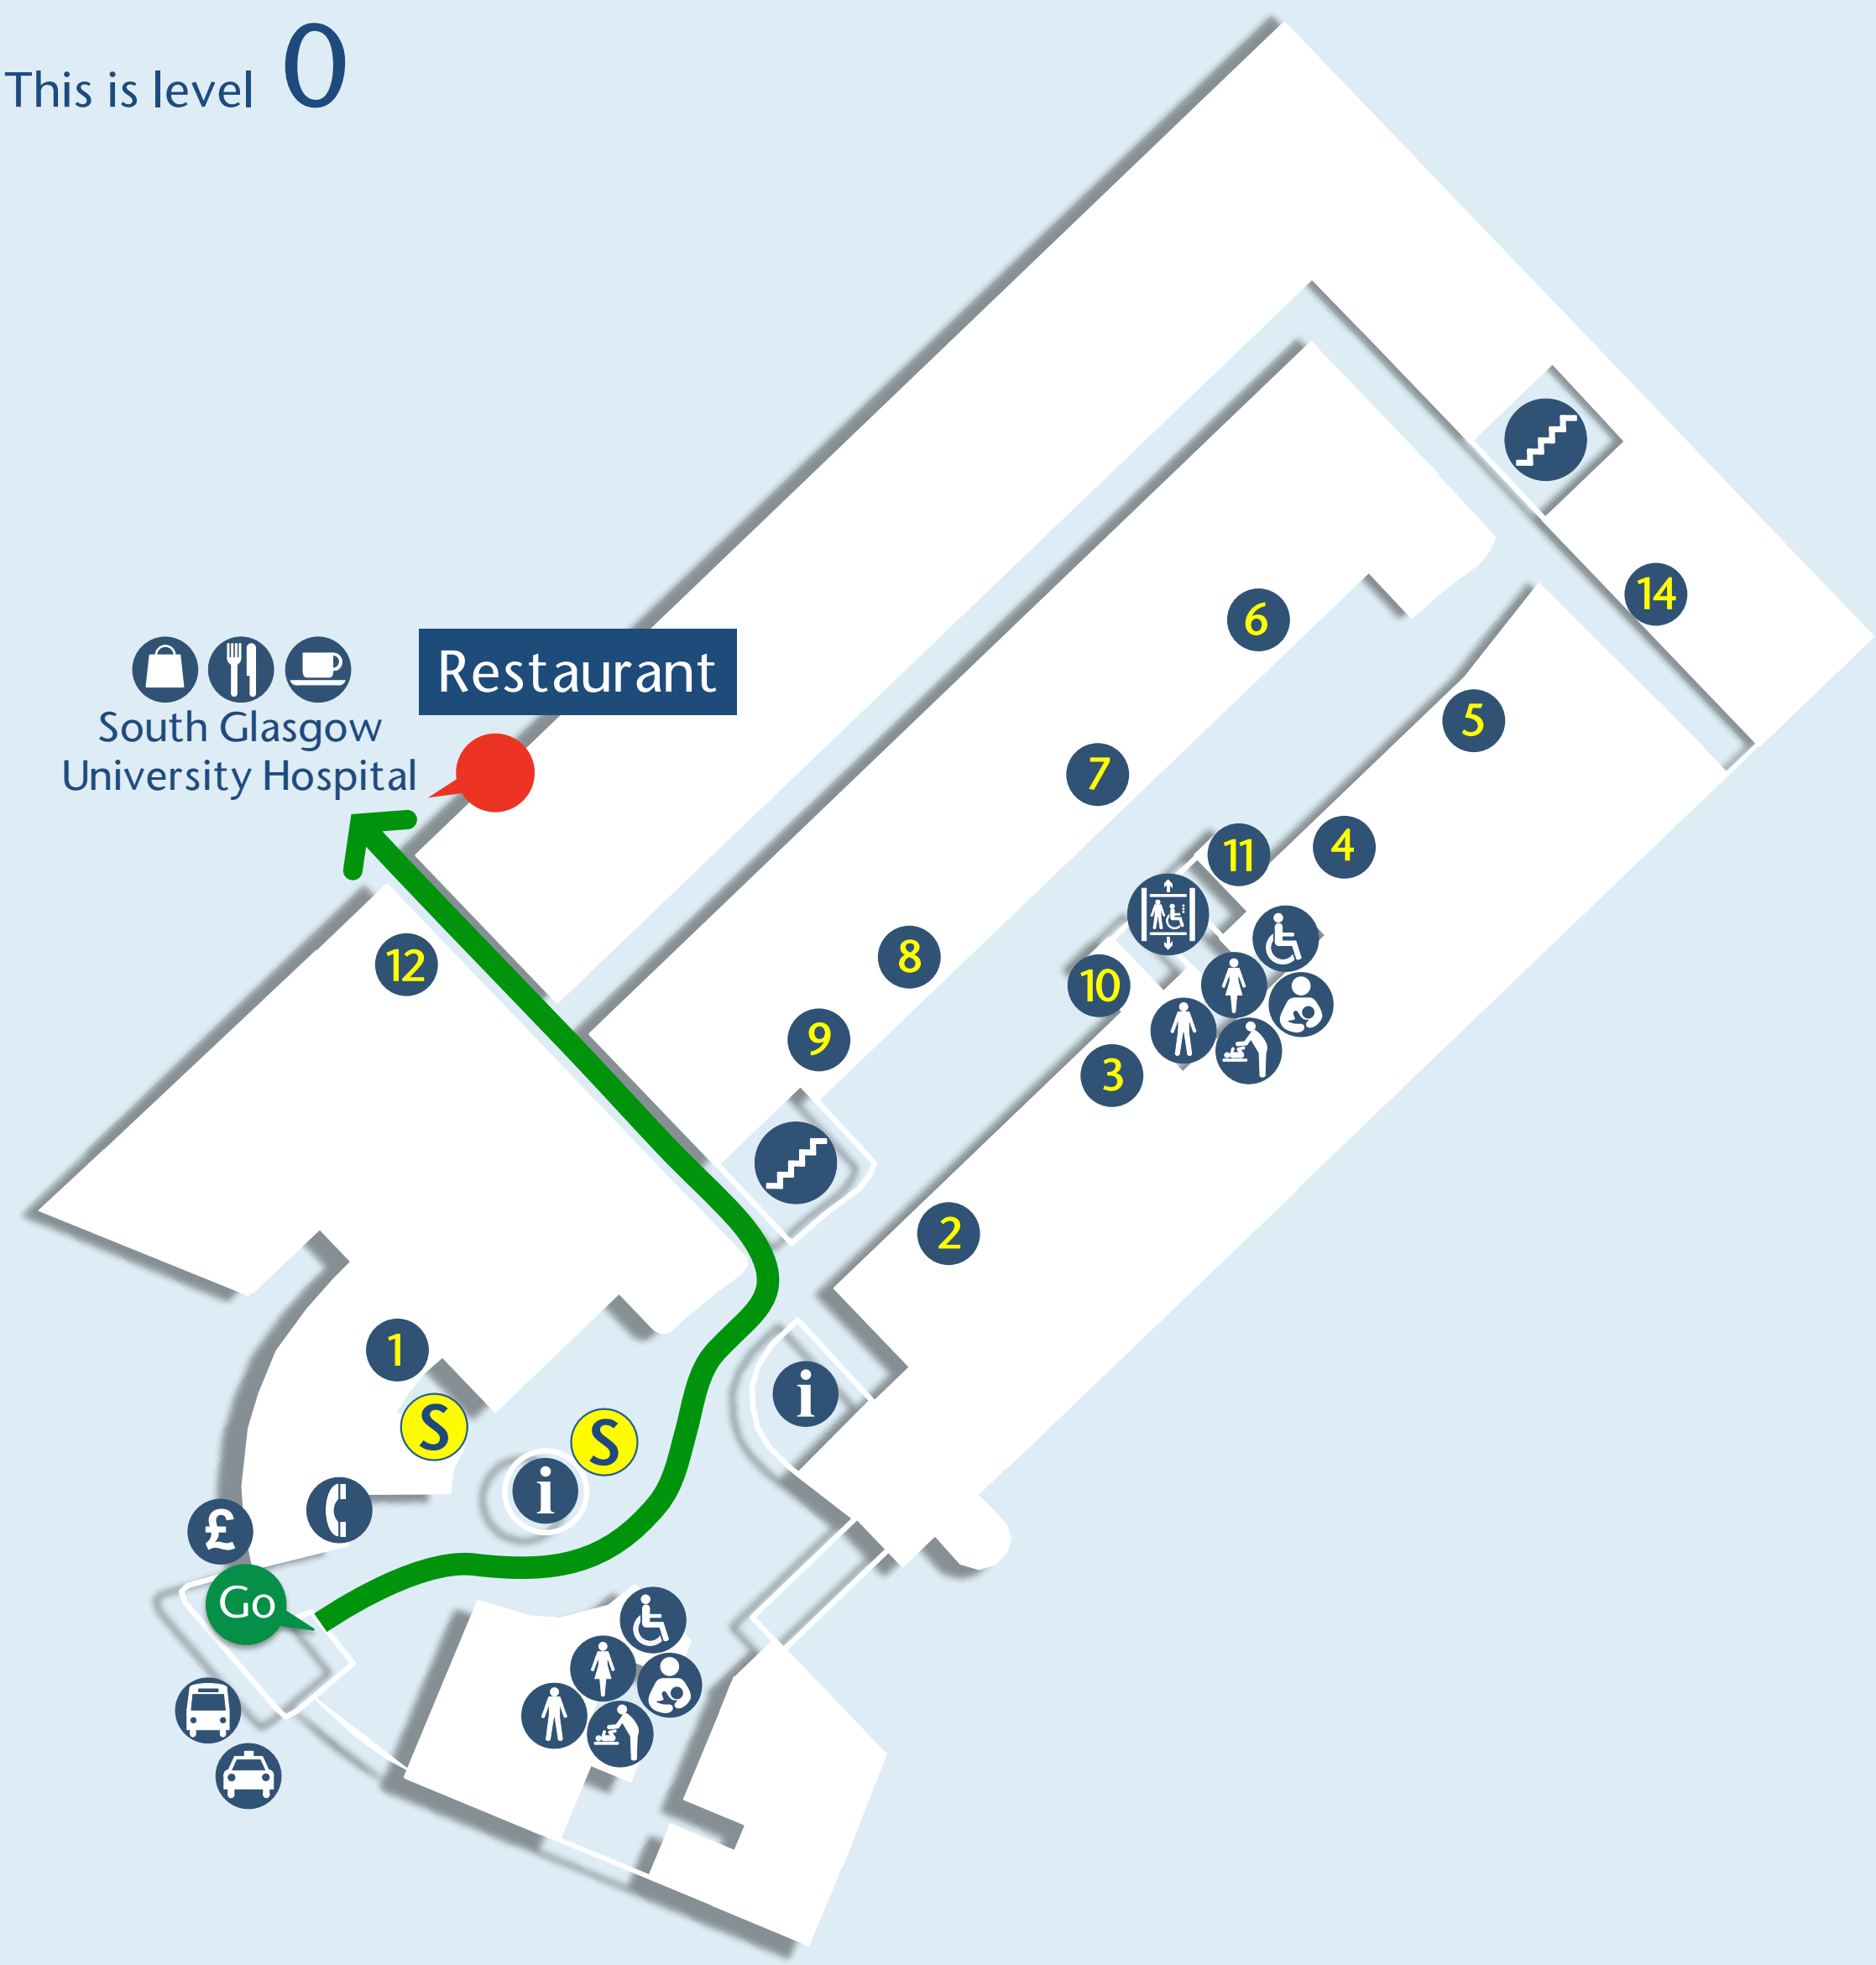

This is level 0

Your Journey

This Level 0

- Follow the signs to South Glasgow University Hospital.
- Upon arrival take Arran to Level 1.
- Exit Arran at Level 1. Turn Right
- Restaurant is straight ahead on your Left

This Level 0