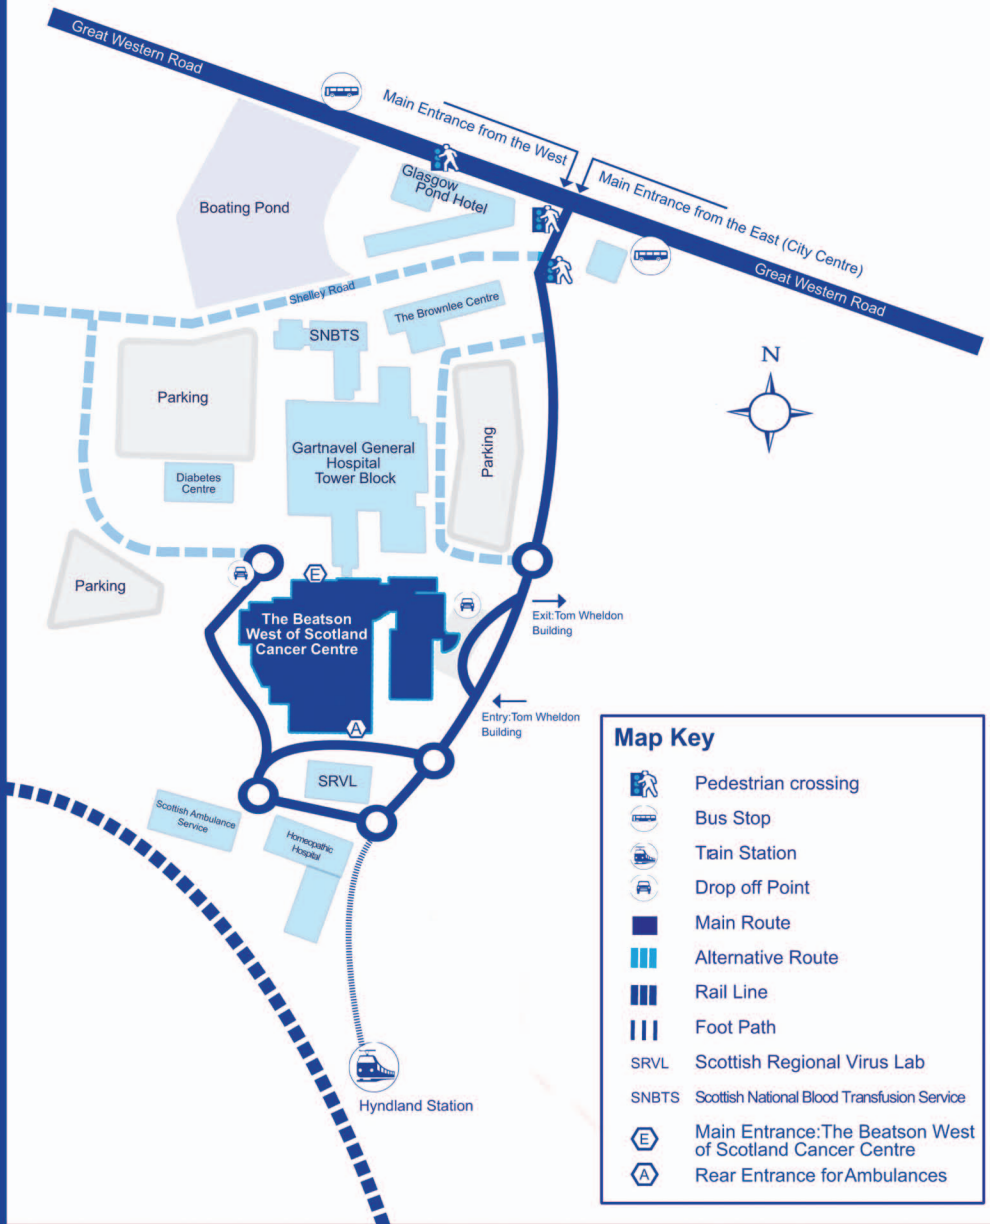

Gartnavel Hospitals The Beatson West of Scotland Cancer Centre

Map Key

	Pedestrian crossing
	Bus Stop
	Train Station
	Drop off Point
	Main Route
	Alternative Route
	Rail Line
	Foot Path
SRVL	Scottish Regional Virus Lab
SNBTS	Scottish National Blood Transfusion Service
	Main Entrance: The Beatson West of Scotland Cancer Centre
	Rear Entrance for Ambulances