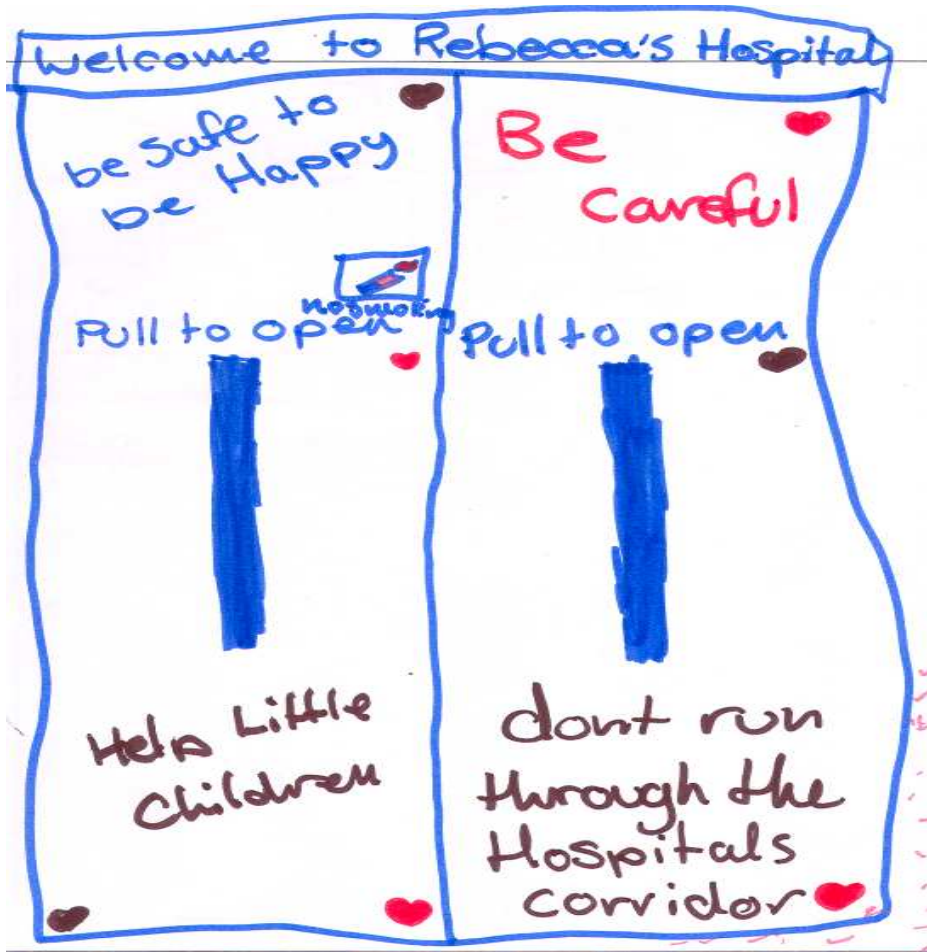

A very big thank you to P6 pupils from St Thomas' Primary School in Riddrie who recently helped us with some ideas for the main entrance to the New Children's Hospital.

The boys and girls had lots of good ideas for how to make the new hospital warm, welcoming and fun for children and young people. Here are some of their drawings of the front door....

{Sunnyside Hospital!}

micky mouse We help micky mouse
You
to stay on the sunnyside.

Peanut-BUD Hospital!

Thank you to everyone who helped