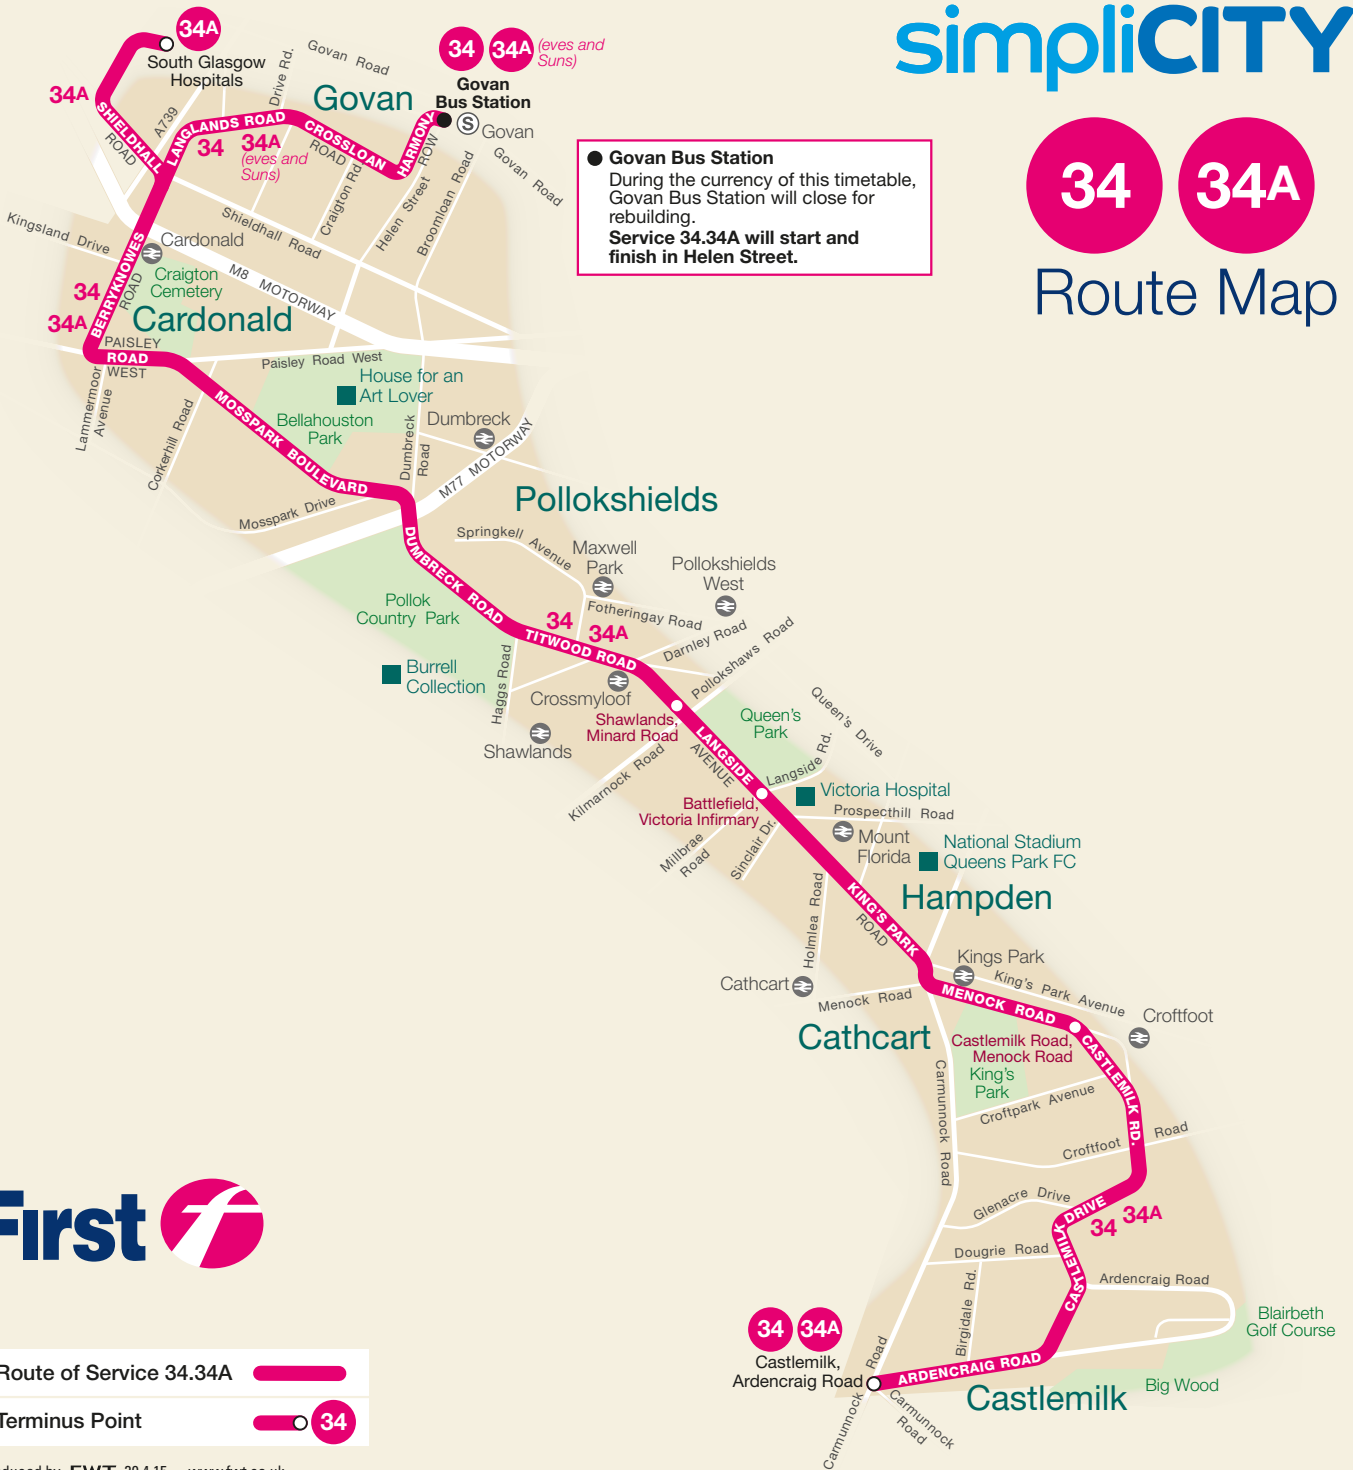

34 **34A**

Route Map

● **Govan Bus Station**
 During the currency of this timetable, Govan Bus Station will close for rebuilding.
Service 34.34A will start and finish in Helen Street.

Route of Service 34.34A 

Terminus Point 