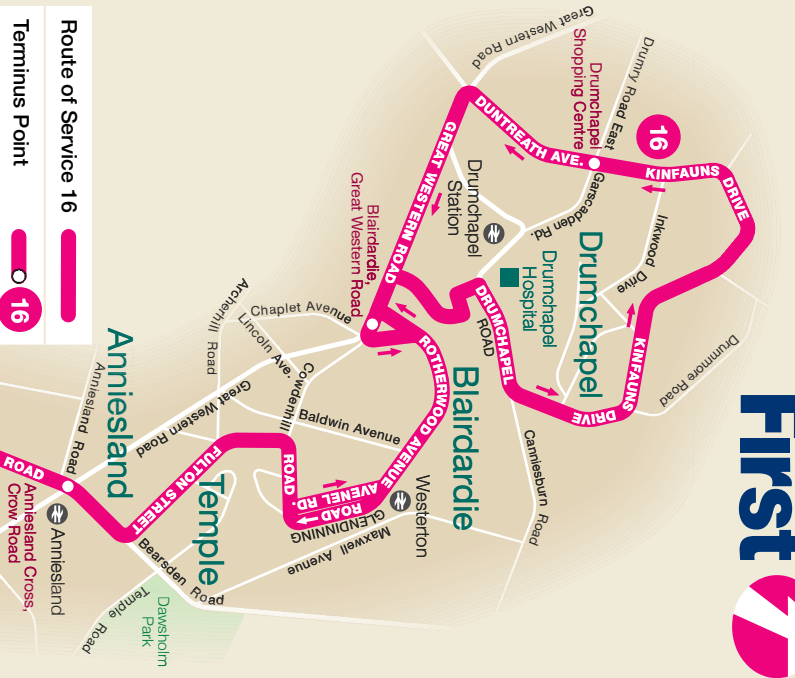

16

Route Map

Route of Service 16

Terminus Point