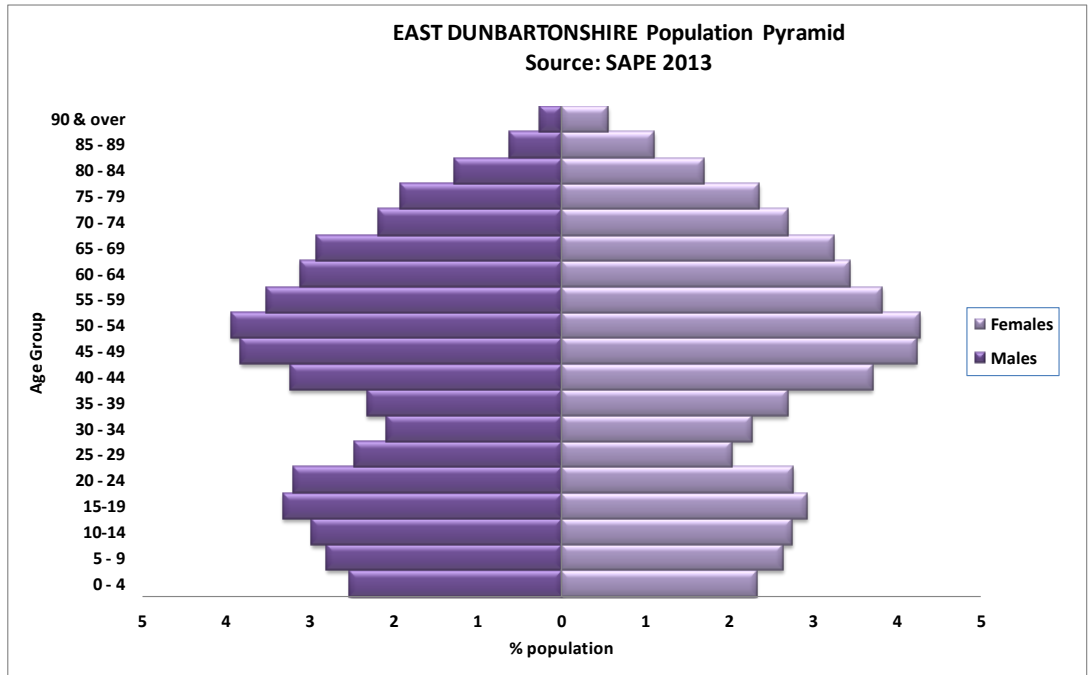

NHSGGC Director of Public Health Report 2015/17

Population Pyramids by HSCP

(Source: NRS Small Area Population Estimates 2013)

SOUTH GLASGOW Population Pyramid
Source: SAPE 2013