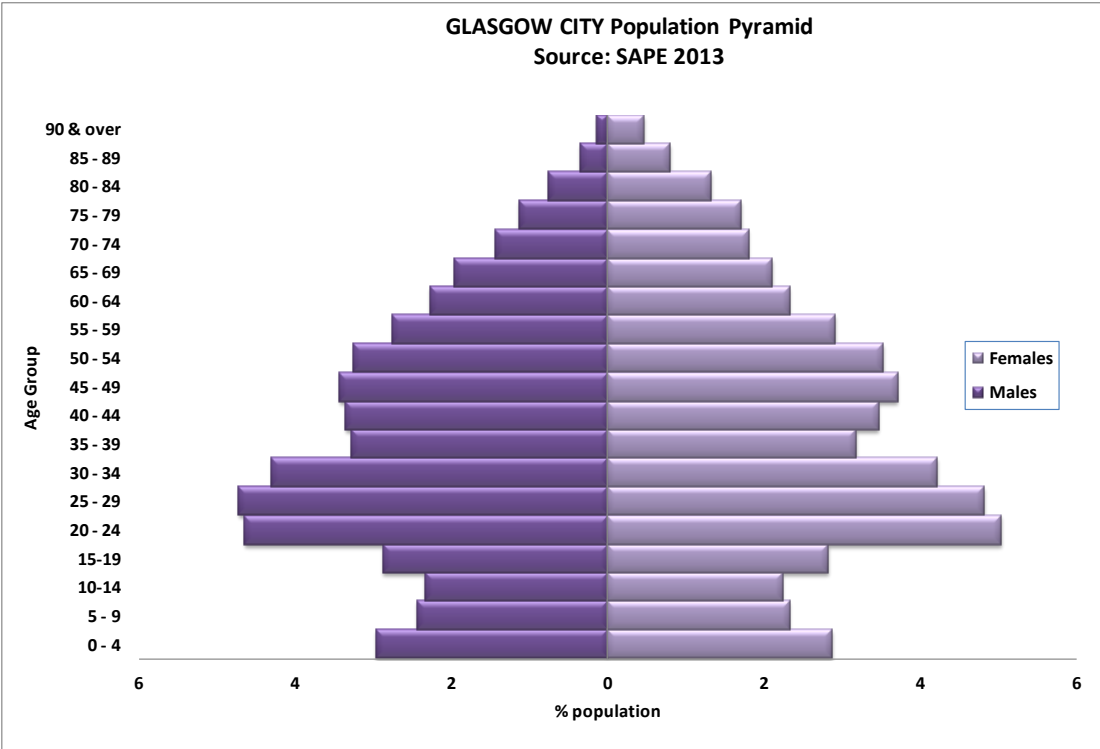

NHSGGC Director of Public Health Report 2015/17

Population Pyramids by HSCP

(Source: NRS Small Area Population Estimates 2013)

SOUTH GLASGOW Population Pyramid
Source: SAPE 2013