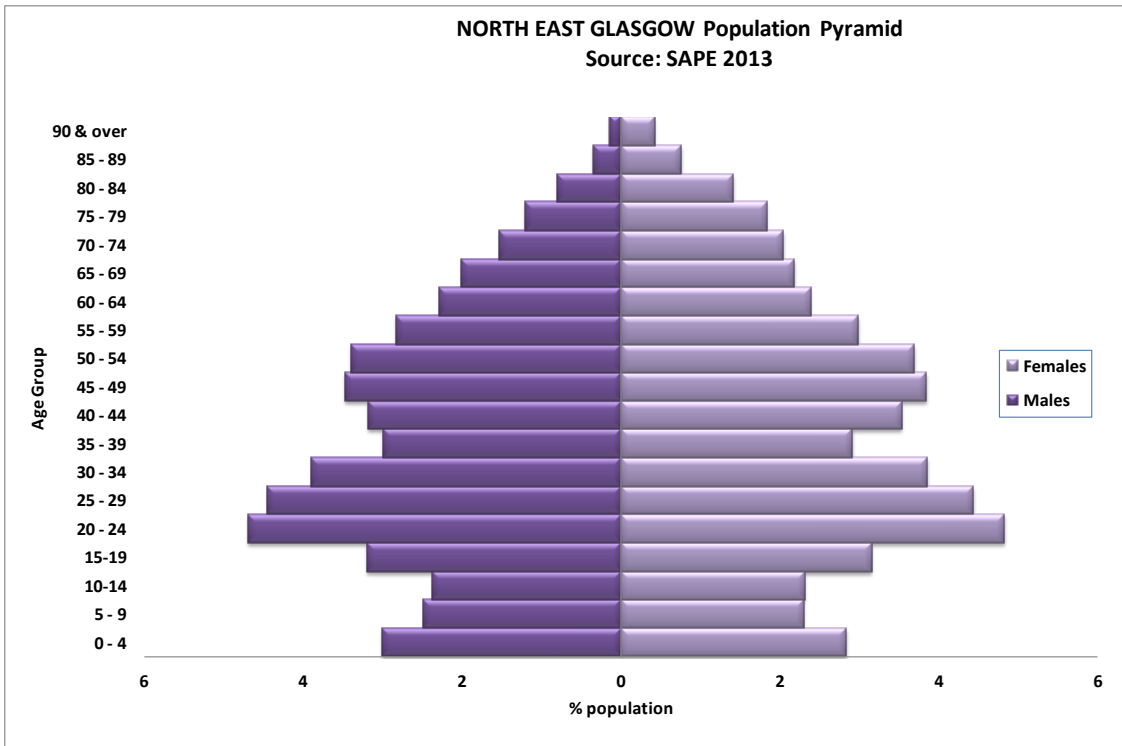

NHSGGC Director of Public Health Report 2015/17

Population Pyramids by HSCP

(Source: NRS Small Area Population Estimates 2013)

SOUTH GLASGOW Population Pyramid
Source: SAPE 2013