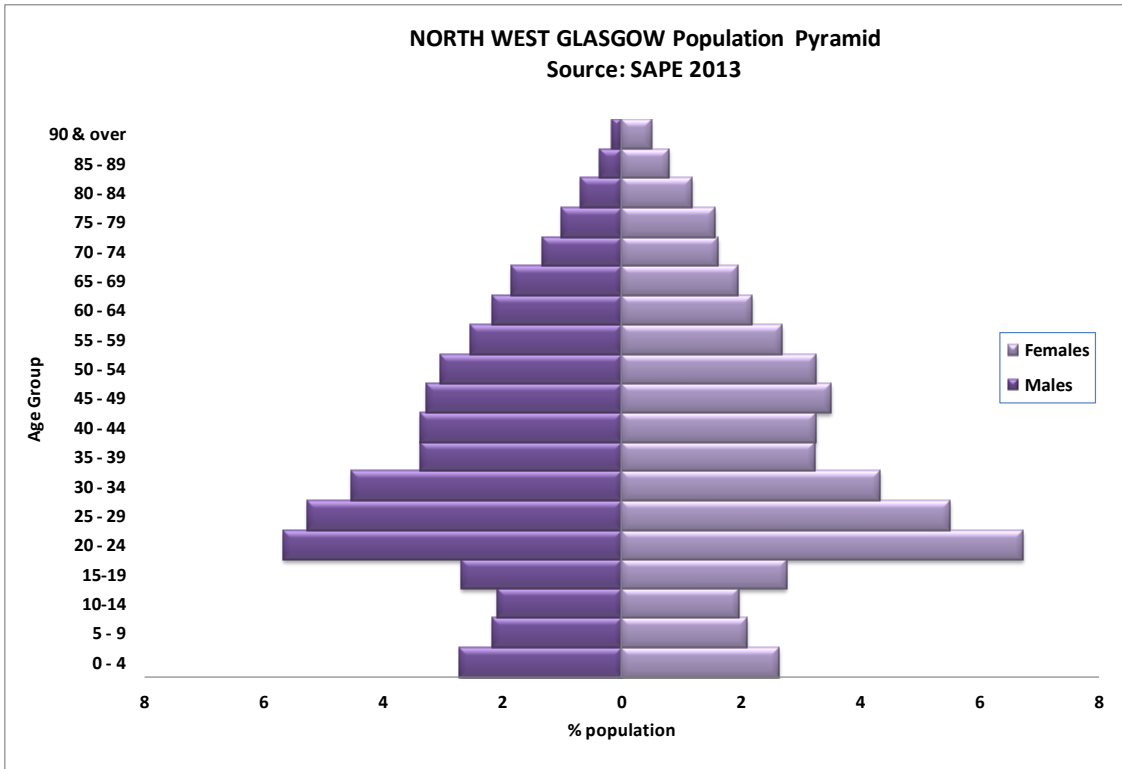

NHSGGC Director of Public Health Report 2015/17

Population Pyramids by HSCP

(Source: NRS Small Area Population Estimates 2013)

SOUTH GLASGOW Population Pyramid
Source: SAPE 2013