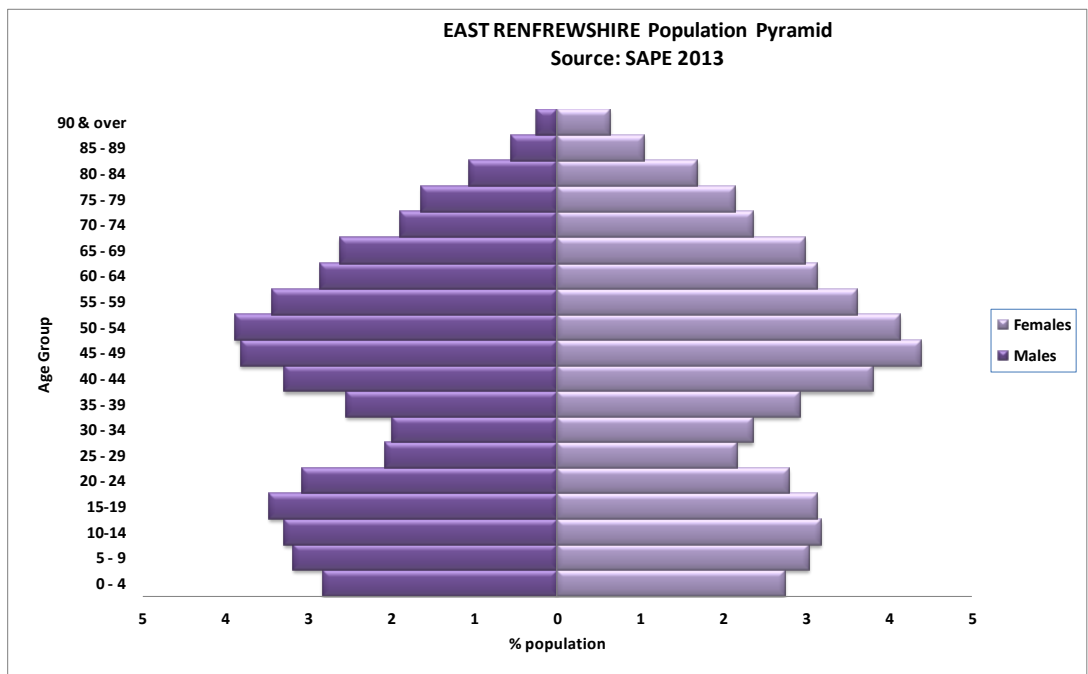

NHSGGC Director of Public Health Report 2015/17

Population Pyramids by HSCP

(Source: NRS Small Area Population Estimates 2013)

SOUTH GLASGOW Population Pyramid
Source: SAPE 2013