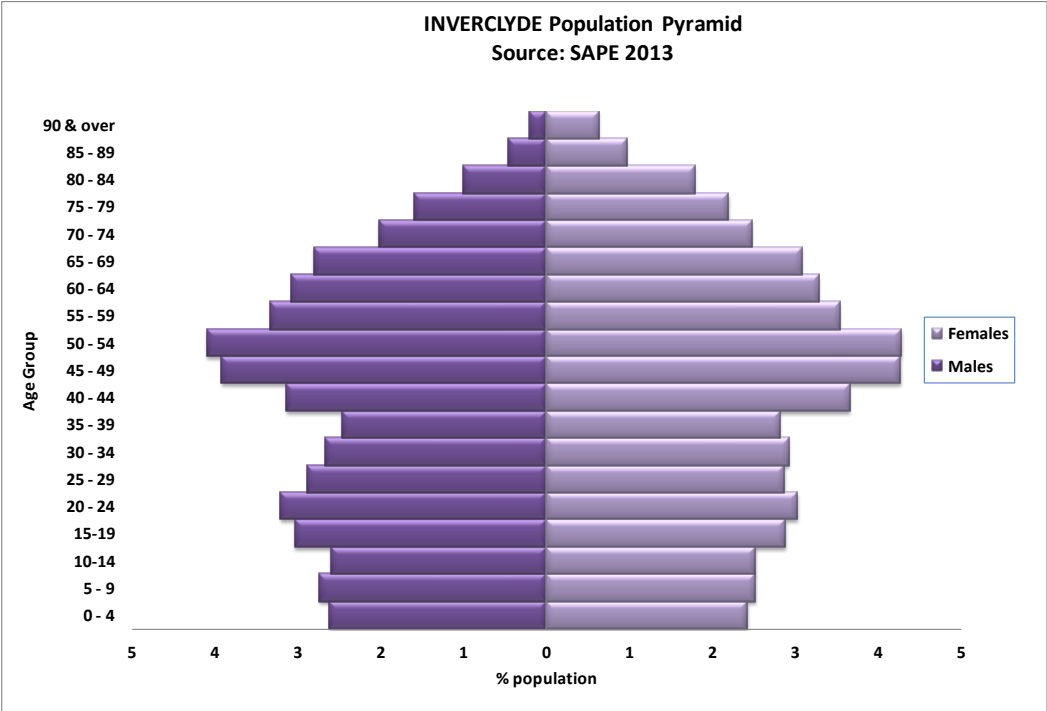

NHSGGC Director of Public Health Report 2015/17

Population Pyramids by HSCP

(Source: NRS Small Area Population Estimates 2013)

SOUTH GLASGOW Population Pyramid
Source: SAPE 2013