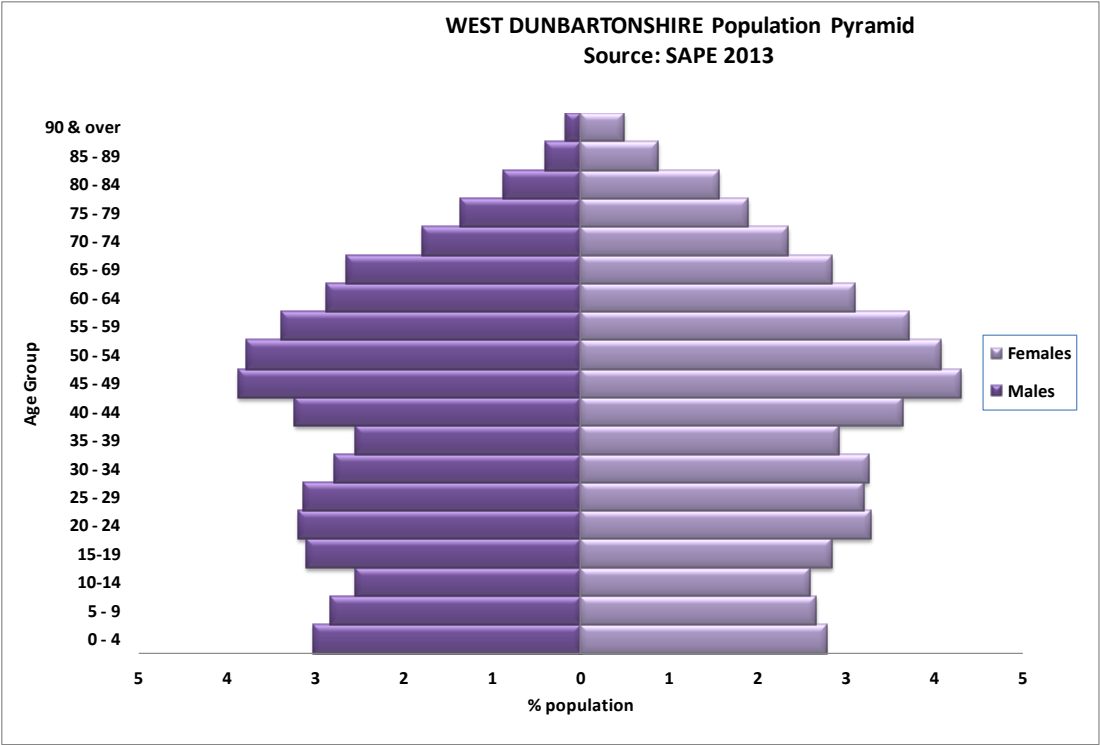

NHSGGC Director of Public Health Report 2015/17

Population Pyramids by HSCP

(Source: NRS Small Area Population Estimates 2013)

SOUTH GLASGOW Population Pyramid
Source: SAPE 2013