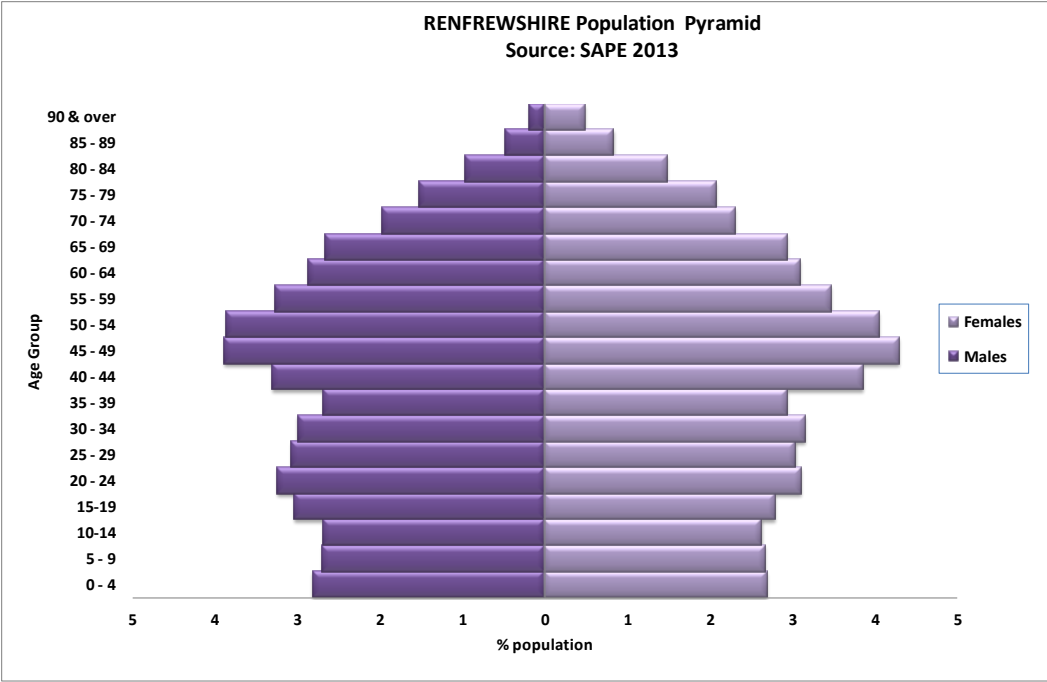

NHSGGC Director of Public Health Report 2015/17

Population Pyramids by HSCP

(Source: NRS Small Area Population Estimates 2013)

SOUTH GLASGOW Population Pyramid
Source: SAPE 2013